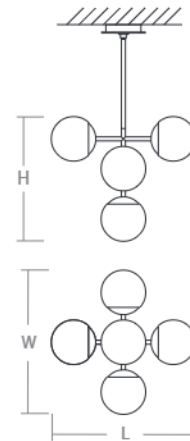

NEBULA Pendant
3-680-xx

oxygen

FIXTURE TYPE _____ LOCATION _____
PROJECT _____ DATE _____

-40 Aged Brass (Lit)

-15 Black

-24 Satin Nickel

LIGHT SOURCE	(5x) 6W LED Arrays with Driver on board, 3000K, CRI 90
LUMINAIRE POWER	29.1W at 120V
RATED LIFE	50000 hr RL
OPTIONAL COLOR TEMPERATURES	3000K Only
LUMEN OUTPUT	Delivered: 1481 lm (LM-79)
INPUT VOLTAGE	120V AC, 50/60Hz
DRIVER OUTPUT	N/A
DIMMING	TRIAC and ELV Dimming
CONSTRUCTION	Cold Rolled Steel Housing and Canopy
DIFFUSER	- 6" White Opal Glass
FINISHES	Black (-15), Satin Nickel (-24), Aged Brass (-40)
MOUNTING	4" Octagonal J-Box
STANDARDS	cETL Damp listed, Conforms to UL STD 1598, Certified CAN/CSA STD C22.2 No 250.0.

DIMENSIONS

Dia. Canopy: 4.75"/5.91" Disk
W. Fixture: 19.375"
H. Fixture: 16.75"
Supplied with 2-8", 2-12", and 3-16" stems to customize hanging height

Order example for standard fixture:
3-680-15 (x- Voltage - xxx-Sequence # - xx-Finish)
3: 120V Only