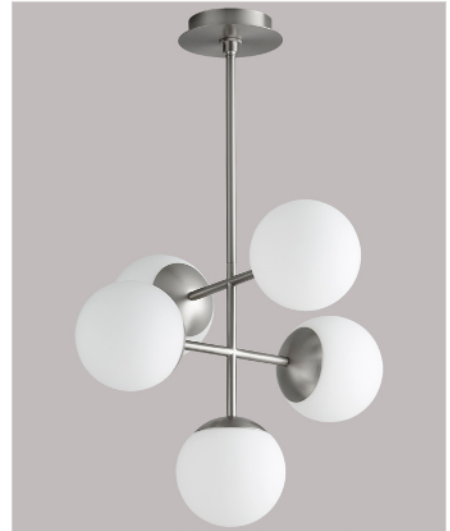

NEBULA Pendant
3-680-xx

oxygen

FIXTURE TYPE _____ LOCATION _____
PROJECT _____ DATE _____

-40 Aged Brass (Lit)

-15 Black

-24 Satin Nickel

LIGHT SOURCE	(5x) 6W LED Arrays with Driver on board, 3000K, CRI 90
LUMINAIRE POWER	29.1W at 120V
RATED LIFE	50000 hr RL
OPTIONAL COLOR TEMPERATURES	3000K Only
LUMEN OUTPUT	Delivered: 1481 lm (LM-79)
INPUT VOLTAGE	120V AC, 50/60Hz
DRIVER OUTPUT	N/A
DIMMING	TRIAC and ELV Dimming
CONSTRUCTION	Cold Rolled Steel Housing and Canopy
DIFFUSER	- 6" White Opal Glass
FINISHES	Black (-15), Satin Nickel (-24), Aged Brass (-40)
MOUNTING	4" Octagonal J-Box
STANDARDS	cETL Damp listed, Conforms to UL STD 1598, Certified CAN/CSA STD C22.2 No 250.0.

DIMENSIONS

Dia. Canopy: 4.75"/5.91" Disk
W. Fixture: 19.375"
H. Fixture: 16.75"
Supplied with 2-8", 2-12", and 3-16" stems to customize hanging height

Order example for standard fixture:
3-680-15 (x- Voltage - xxx-Sequence # - xx-Finish)
3: 120V Only