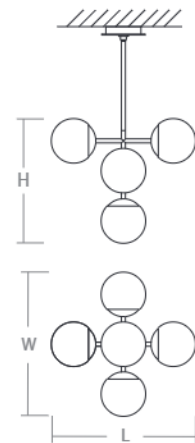

**NEBULA Pendant**  
**3-680-xx**

oxygen

FIXTURE TYPE \_\_\_\_\_ LOCATION \_\_\_\_\_  
PROJECT \_\_\_\_\_ DATE \_\_\_\_\_

-40 Aged Brass (Lit)

-15 Black

-24 Satin Nickel

<b>LIGHT SOURCE</b>	(5x) 6W LED Arrays with Driver on board, 3000K, CRI 90
<b>LUMINAIRE POWER</b>	29.1W at 120V
<b>RATED LIFE</b>	50000 hr RL
<b>OPTIONAL COLOR TEMPERATURES</b>	3000K Only
<b>LUMEN OUTPUT</b>	Delivered: 1481 lm (LM-79)
<b>INPUT VOLTAGE</b>	120V AC, 50/60Hz
<b>DRIVER OUTPUT</b>	N/A
<b>DIMMING</b>	TRIAC and ELV Dimming
<b>CONSTRUCTION</b>	Cold Rolled Steel Housing and Canopy
<b>DIFFUSER</b>	- 6" White Opal Glass
<b>FINISHES</b>	Black (-15), Satin Nickel (-24), Aged Brass (-40)
<b>MOUNTING</b>	4" Octagonal J-Box
<b>STANDARDS</b>	cETL Damp listed, Conforms to UL STD 1598, Certified CAN/CSA STD C22.2 No 250.0.

**DIMENSIONS**

**Dia. Canopy:** 4.75"/5.91" Disk  
**W. Fixture:** 19.375"  
**H. Fixture:** 16.75"  
Supplied with 2-8", 2-12", and 3-16" stems to customize hanging height

Order example for standard fixture:  
**3-680-15** (x- Voltage - xxx-Sequence # - xx-Finish)  
3: 120V Only