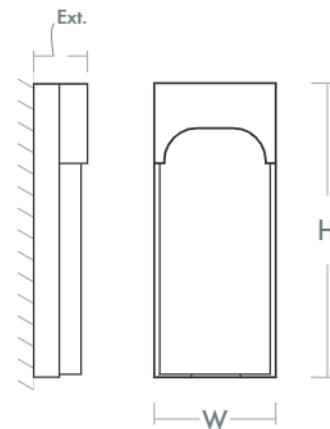

**NITRO Outdoor**  
**3-725-xx**

oxygen

FIXTURE TYPE \_\_\_\_\_

LOCATION \_\_\_\_\_

PROJECT \_\_\_\_\_

DATE \_\_\_\_\_

-15 Black

-24 Satin Nickel

LIGHT SOURCE	(1x) 7.7W LED Array, 3000K, CRI 90
LUMINAIRE POWER	7.2W at 120V
RATED LIFE	30000 hr RL
OPTIONAL COLOR TEMPERATURES	3000K Only
LUMEN OUTPUT	Delivered: TBD lm (LM-79)
INPUT VOLTAGE	120V AC, 50/60Hz
DRIVER OUTPUT	160mA, 6W max power
DIMMING	TRIAC Dimming
CONSTRUCTION	Cast Aluminum Housing
DIFFUSER	- Clear Chiseled Glass
FINISHES	Black (-15), Satin Nickel (-24)
MOUNTING	4" Octagonal J-Box (Installer must provide a bead of caulk between fixture housing and mounting surface)
STANDARDS	ETL Wet listed, ADA Compliant, Conforms to UL STD 1598, Certified CAN/CSA STD C22.2 No 250.0.

**DIMENSIONS**

W:	5.50"
H:	13.00"
Ext:	2.375"
M.C:	2.6875" From top of fixture

Order example for standard fixture:  
**3-725-15** (x- Voltage - xxx-Sequence # - xx-Finish)  
3: 120V Only