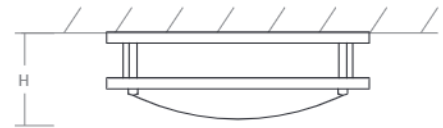

-22 Oiled Bronze

-24 Satin Nickel

-40 Aged Brass

LIGHT SOURCE	1 x 10.1W LED, 3000K, CRI 90
LUMINAIRE POWER	12.4W at 120V
RATED LIFE	60000 hr RL
OPTIONAL COLOR TEMPERATURES	2700K, 3500K, 4000K
LUMEN OUTPUT	Delivered: 773 lm (LM-79)
INPUT VOLTAGE	120V to 277V AC, 50/60Hz
DRIVER OUTPUT	350mA, 14.7W max power
DIMMING	TRIAC and ELV dimming at 120V AC; 0-10V dimming, 100% to 10% current output
CONSTRUCTION	Plated Steel and Acrylic
DIFFUSER	- Matte White Acrylic
FINISHES	Polished Chrome (-14), Black (-15), Oiled Bronze (-22), Satin Nickel (-24), Aged Brass (-40)
MOUNTING	4" Octagonal J-Box
STANDARDS	UL Dry/Damp listed, ADA Compliant, Conforms to UL STD 1598, Certified CAN/CSA STD C22.2 No 250.0.

DIMENSIONS
Dia: 10.50"
H: 3.50"

Order example for standard fixture:
3-618-22 (x- Voltage - xxx-Sequence # - xx-Finish)
 3: 120V to 277V

Order example for optional color temperatures: **3-618-2722**
 27: 2700K, 35: 3500K, 40: 4000K