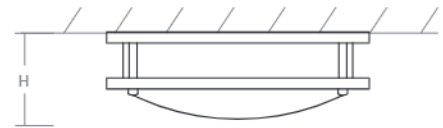

Oracle Wall Sconce / Ceiling Mount
3-619-xx

oxygen

FIXTURE TYPE _____
 PROJECT _____

LOCATION _____
 DATE _____

-22 Oiled Bronze

-14 Polished Chrome

-24 Satin Nickel

-40 Aged Brass

LIGHT SOURCE	1 x 10.1W LED, 3000K, CRI 90
LUMINAIRE POWER	12.3W at 120V
RATED LIFE	60000 hr RL
OPTIONAL COLOR TEMPERATURES	2700K, 3500K, 4000K
LUMEN OUTPUT	Delivered: 1010 lm (LM-79)
INPUT VOLTAGE	120V to 277V AC, 50/60Hz
DRIVER OUTPUT	350mA, 14.7W max power
DIMMING	TRIAC and ELV dimming at 120V AC; 0-10V dimming, 100% to 1% current output
CONSTRUCTION	Plated Steel and Acrylic
DIFFUSER	- Matte White Acrylic
FINISHES	Polished Chrome (-14), Oiled Bronze (-22), Satin Nickel (-24), Aged Brass (-40)
MOUNTING	4" Octagonal J-Box
STANDARDS	UL Dry/Damp listed, CEC Title 24 Compliant, Conforms to UL STD 1598, Certified CAN/CSA STD C22.2 No 250.0.

DIMENSIONS
 Dia: 17.75"
 H: 4.25"

Order example for standard fixture:
3-619-22 (x- Voltage - xxx-Sequence # - xx-Finish)
 3: 120V to 277V

Order example for optional color temperatures: **3-619-2722**
 27: 2700K, 35: 3500K, 40: 4000K