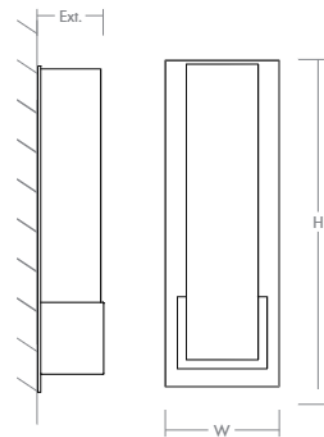

ORION Wall Sconce
3-540-xx

oxygen

FIXTURE TYPE _____

LOCATION _____

PROJECT _____

DATE _____

-24 Satin Nickel

-14 Polished Chrome

-40 Aged Brass

LIGHT SOURCE	1 x 12.1W LED, 3000K, CRI 90
LUMINAIRE POWER	14.7W at 120V
RATED LIFE	60000 hr RL
OPTIONAL COLOR TEMPERATURES	2700K, 3500K, 4000K
LUMEN OUTPUT	Delivered: 926 lm (LM-79)
INPUT VOLTAGE	120V to 277V AC, 50/60Hz
DRIVER OUTPUT	350mA, 14.7W max power
DIMMING	TRIAC and ELV dimming at 120V AC; 0-10V dimming, 100% to 1% current output
CONSTRUCTION	Plated Steel and Acrylic
DIFFUSER	- Matte White Acrylic
FINISHES	Polished Chrome (-14), Satin Nickel (-24), Aged Brass (-40)
MOUNTING	4" Square J-Box*, 4" Square J-Box* with a single device mud ring** *Deep J-Box (Required to house driver) **Mud ring must be mounted horizontally
STANDARDS	UL Dry/Damp listed, ADA Compliant, Conforms to UL STD 1598, Certified CAN/CSA STD C22.2 No 250.0.

DIMENSIONS

W:	4.75"
H:	13.50"
Ext:	2.75"
M.C:	10.78" From top of fixture

Order example for standard fixture:

3-540-24 (x- Voltage - xxx-Sequence # - xx-Finish)

3: 120V to 277V

Order example for optional color temperatures: **3-540-2724**