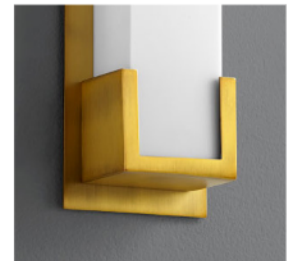

ORION Wall Sconce
3-540-xx

oxygen

FIXTURE TYPE _____

LOCATION _____

PROJECT _____

DATE _____

-24 Satin Nickel

-14 Polished Chrome

-40 Aged Brass

LIGHT SOURCE	1 x 12.1W LED, 3000K, CRI 90
LUMINAIRE POWER	14.7W at 120V
RATED LIFE	60000 hr RL
OPTIONAL COLOR TEMPERATURES	2700K, 3500K, 4000K
LUMEN OUTPUT	Delivered: 926 lm (LM-79)
INPUT VOLTAGE	120V to 277V AC, 50/60Hz
DRIVER OUTPUT	350mA, 14.7W max power
DIMMING	TRIAC and ELV dimming at 120V AC; 0-10V dimming, 100% to 1% current output
CONSTRUCTION	Plated Steel and Acrylic
DIFFUSER	- Matte White Acrylic
FINISHES	Polished Chrome (-14), Satin Nickel (-24), Aged Brass (-40)
MOUNTING	4" Square J-Box*, 4" Square J-Box* with a single device mud ring** *Deep J-Box (Required to house driver) **Mud ring must be mounted horizontally
STANDARDS	UL Dry/Damp listed, ADA Compliant, Conforms to UL STD 1598, Certified CAN/CSA STD C22.2 No 250.0.

DIMENSIONS

W:	4.75"
H:	13.50"
Ext:	2.75"
M.C:	10.78" From top of fixture

Order example for standard fixture:

3-540-24 (x- Voltage - xxx-Sequence # - xx-Finish)

3: 120V to 277V

Order example for optional color temperatures: **3-540-2724**