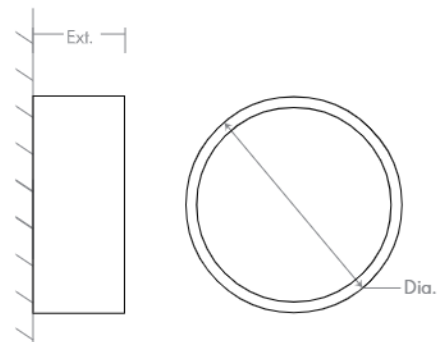

PEEPERS Wall Sconce / Ceiling Mount

Universal Voltage: **32-601-xx**

oxygen

FIXTURE TYPE _____

LOCATION _____

PROJECT _____

DATE _____

-40 Aged Brass

-20 Polished Nickel

-24 Satin Nickel

LIGHT SOURCE	1 x 23.8W LED, 3000K, CRI 90
LUMINAIRE POWER	28.1W at 120V
RATED LIFE	60000 hr RL
OPTIONAL COLOR TEMPERATURES	2700K, 3500K, 4000K
LUMEN OUTPUT	Delivered: 1110 lm (LM-79)
INPUT VOLTAGE	120V to 277V AC, 50/60Hz
DRIVER OUTPUT	700mA, 29.4W max power
DIMMING	TRIAC and ELV dimming at 120V AC; 0-10V dimming, 100% to 1% current output
CONSTRUCTION	Plated Steel and Acrylic
DIFFUSER	- Matte White Acrylic
FINISHES	Polished Nickel (-20), Satin Nickel (-24), Aged Brass (-40)
MOUNTING	4" Octagonal J-Box, 4" Square J-Box, 2" x 3" J-box
STANDARDS	UL Dry/Damp listed, ADA Compliant, Conforms to UL STD 1598, Certified CAN/CSA STD C22.2 No 250.0.

DIMENSIONS

Dia.: 10.25"

Ext: 3.25"

M.C: 5.125" From top of fixture

Order example for standard fixture:

32-601-24 (x- Voltage - xxx-Sequence # - xx-Finish)

32: Universal Voltage

Order example for optional color temperatures: **32-601-2724**