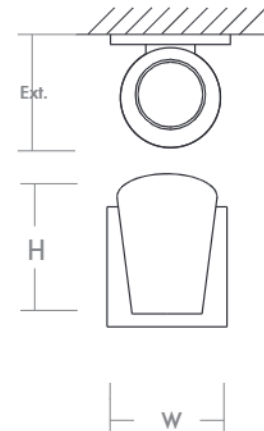

PILOT Outdoor
3-732-xx

oxygen

FIXTURE TYPE _____

LOCATION _____

PROJECT _____

DATE _____

-16 Brushed Aluminum

-15 Black

-Alternate Mounting Option

LIGHT SOURCE	LED Arrays, 3000K, CRI 90
LUMINAIRE POWER	5W at 120V
RATED LIFE	50000 hr RL
OPTIONAL COLOR TEMPERATURES	3000K Only
LUMEN OUTPUT	Delivered: 328 lm (LM-79)
INPUT VOLTAGE	100V to 277V AC, 50/60Hz
DRIVER OUTPUT	600mA, 3.6W max power
DIMMING	Non-dimmable
CONSTRUCTION	Cast Aluminum Housing
DIFFUSER	- Clear Glass Plate
FINISHES	Black (-15), Brushed Aluminum (-16)
MOUNTING	4" Octagonal J-Box (Installer must provide a bead of caulk between fixture housing and mounting surface)
STANDARDS	ETL Wet listed, Conforms to UL STD 1598, Certified CAN/CSA STD C22.2 No 250.0.

DIMENSIONS

W:	5.125"
H:	6.25"
Ext:	5.25"
M.C:	3.125" From top of fixture

Order example for standard fixture:
3-732-15 (x- Voltage - xxx-Sequence # - xx-Finish)
3: 120V to 277V