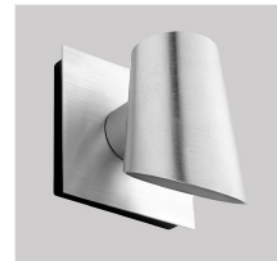

PILOT Outdoor
3-732-xx

oxygen

FIXTURE TYPE _____

LOCATION _____

PROJECT _____

DATE _____

-16 Brushed Aluminum

-15 Black

-Alternate Mounting Option

LIGHT SOURCE	LED Arrays, 3000K, CRI 90
LUMINAIRE POWER	5W at 120V
RATED LIFE	50000 hr RL
OPTIONAL COLOR TEMPERATURES	3000K Only
LUMEN OUTPUT	Delivered: 328 lm (LM-79)
INPUT VOLTAGE	100V to 277V AC, 50/60Hz
DRIVER OUTPUT	600mA, 3.6W max power
DIMMING	Non-dimmable
CONSTRUCTION	Cast Aluminum Housing
DIFFUSER	- Clear Glass Plate
FINISHES	Black (-15), Brushed Aluminum (-16)
MOUNTING	4" Octagonal J-Box (Installer must provide a bead of caulk between fixture housing and mounting surface)
STANDARDS	ETL Wet listed, Conforms to UL STD 1598, Certified CAN/CSA STD C22.2 No 250.0.

DIMENSIONS

W:	5.125"
H:	6.25"
Ext:	5.25"
M.C:	3.125" From top of fixture

Order example for standard fixture:
3-732-15 (x- Voltage - xxx-Sequence # - xx-Finish)
3: 120V to 277V