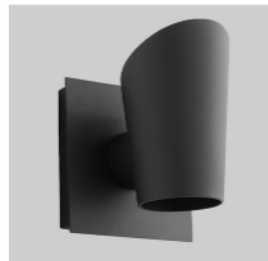

PILOT Outdoor
3-732-xx

oxygen

FIXTURE TYPE _____

LOCATION _____

PROJECT _____

DATE _____

-16 Brushed Aluminum

-15 Black

-Alternate Mounting Option

LIGHT SOURCE	LED Arrays, 3000K, CRI 90
LUMINAIRE POWER	5W at 120V
RATED LIFE	50000 hr RL
OPTIONAL COLOR TEMPERATURES	3000K Only
LUMEN OUTPUT	Delivered: 328 lm (LM-79)
INPUT VOLTAGE	100V to 277V AC, 50/60Hz
DRIVER OUTPUT	600mA, 3.6W max power
DIMMING	Non-dimmable
CONSTRUCTION	Cast Aluminum Housing
DIFFUSER	- Clear Glass Plate
FINISHES	Black (-15), Brushed Aluminum (-16)
MOUNTING	4" Octagonal J-Box (Installer must provide a bead of caulk between fixture housing and mounting surface)
STANDARDS	ETL Wet listed, Conforms to UL STD 1598, Certified CAN/CSA STD C22.2 No 250.0.

DIMENSIONS

W:	5.125"
H:	6.25"
Ext:	5.25"
M.C:	3.125" From top of fixture

Order example for standard fixture:
3-732-15 (x- Voltage - xxx-Sequence # - xx-Finish)
3: 120V to 277V