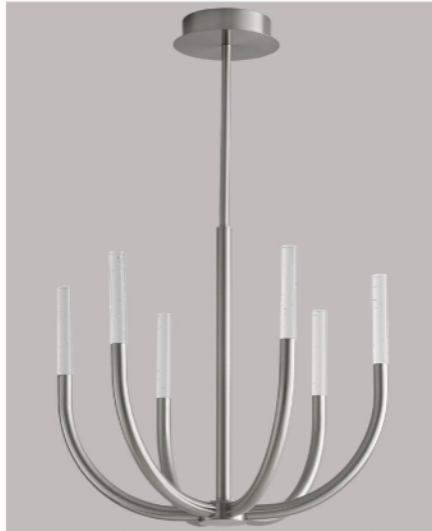

**PRESTO! Chandelier**  
**3-657-xx**

oxygen

FIXTURE TYPE \_\_\_\_\_ LOCATION \_\_\_\_\_  
 PROJECT \_\_\_\_\_ DATE \_\_\_\_\_

-15 Black

-24 Satin Nickel

-40 Aged Brass

LIGHT SOURCE	(6x) 4.8W LED Arrays, 3000K, CRI 90
LUMINAIRE POWER	32W at 120V
RATED LIFE	26000 hr RL
OPTIONAL COLOR TEMPERATURES	3000K Only
LUMEN OUTPUT	Delivered: 623.5 lm (LM-79)
INPUT VOLTAGE	120V AC, 50/60Hz
DRIVER OUTPUT	900mA, 32.4W max power
DIMMING	TRIAC and ELV Dimming
CONSTRUCTION	Cold Rolled Steel Housing and Canopy
DIFFUSER	- Clear Bubble Glass
FINISHES	Black (-15), Satin Nickel (-24), Aged Brass (-40)
MOUNTING	4" Octagonal J-Box
STANDARDS	cETL Damp listed, Conforms to UL STD 1598, Certified CAN/CSA STD C22.2 No 250.0.

**DIMENSIONS**

**Dia. Canopy:** 5.875"/7.1" Disk  
**W. Fixture:** 22.25"  
**L. Fixture:** 22.25"  
**H. Fixture:** 19.5"  
 Supplied with 2-8", 2-12", and 3-16" stems to customize hanging height

Order example for standard fixture:  
**3-657-15** (x- Voltage - xxx-Sequence # - xx-Finish)  
 3: 120V Only