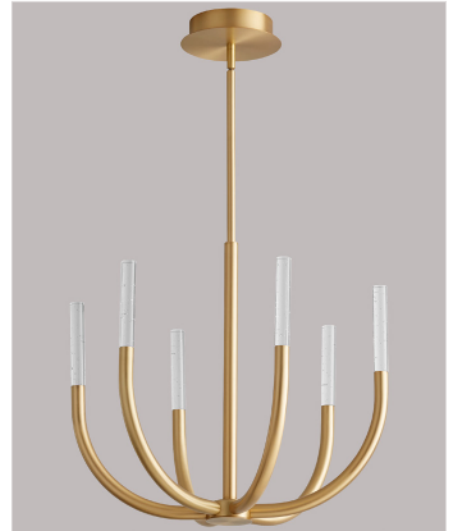

**PRESTO! Chandelier**  
**3-657-xx**

oxygen

FIXTURE TYPE \_\_\_\_\_ LOCATION \_\_\_\_\_  
 PROJECT \_\_\_\_\_ DATE \_\_\_\_\_

-15 Black

-24 Satin Nickel

-40 Aged Brass

LIGHT SOURCE	(6x) 4.8W LED Arrays, 3000K, CRI 90
LUMINAIRE POWER	32W at 120V
RATED LIFE	26000 hr RL
OPTIONAL COLOR TEMPERATURES	3000K Only
LUMEN OUTPUT	Delivered: 623.5 lm (LM-79)
INPUT VOLTAGE	120V AC, 50/60Hz
DRIVER OUTPUT	900mA, 32.4W max power
DIMMING	TRIAC and ELV Dimming
CONSTRUCTION	Cold Rolled Steel Housing and Canopy
DIFFUSER	- Clear Bubble Glass
FINISHES	Black (-15), Satin Nickel (-24), Aged Brass (-40)
MOUNTING	4" Octagonal J-Box
STANDARDS	cETL Damp listed, Conforms to UL STD 1598, Certified CAN/CSA STD C22.2 No 250.0.

**DIMENSIONS**

**Dia. Canopy:** 5.875"/7.1" Disk  
**W. Fixture:** 22.25"  
**L. Fixture:** 22.25"  
**H. Fixture:** 19.5"  
 Supplied with 2-8", 2-12", and 3-16" stems to customize hanging height

Order example for standard fixture:  
**3-657-15** (x- Voltage - xxx-Sequence # - xx-Finish)  
 3: 120V Only