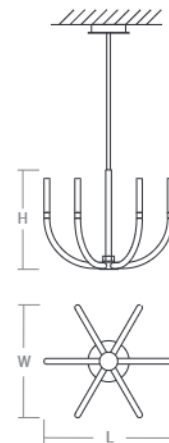

**PRESTO! Chandelier**  
**3-657-xx**

oxygen

FIXTURE TYPE \_\_\_\_\_ LOCATION \_\_\_\_\_  
 PROJECT \_\_\_\_\_ DATE \_\_\_\_\_

-15 Black

-24 Satin Nickel

-40 Aged Brass

LIGHT SOURCE	(6x) 4.8W LED Arrays, 3000K, CRI 90
LUMINAIRE POWER	32W at 120V
RATED LIFE	26000 hr RL
OPTIONAL COLOR TEMPERATURES	3000K Only
LUMEN OUTPUT	Delivered: 623.5 lm (LM-79)
INPUT VOLTAGE	120V AC, 50/60Hz
DRIVER OUTPUT	900mA, 32.4W max power
DIMMING	TRIAC and ELV Dimming
CONSTRUCTION	Cold Rolled Steel Housing and Canopy
DIFFUSER	- Clear Bubble Glass
FINISHES	Black (-15), Satin Nickel (-24), Aged Brass (-40)
MOUNTING	4" Octagonal J-Box
STANDARDS	cETL Damp listed, Conforms to UL STD 1598, Certified CAN/CSA STD C22.2 No 250.0.

**DIMENSIONS**

**Dia. Canopy:** 5.875"/7.1" Disk  
**W. Fixture:** 22.25"  
**L. Fixture:** 22.25"  
**H. Fixture:** 19.5"  
 Supplied with 2-8", 2-12", and 3-16" stems to customize hanging height

Order example for standard fixture:  
**3-657-15** (x- Voltage - xxx-Sequence # - xx-Finish)  
 3: 120V Only