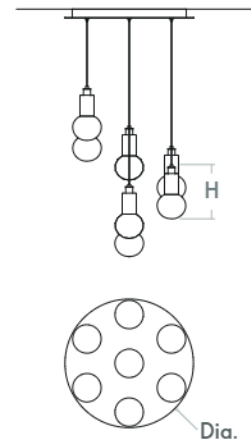

PRIMO Pendant
3-674-xx

oxygen

FIXTURE TYPE _____

LOCATION _____

PROJECT _____

DATE _____

-40 Aged Brass Lit

-24 Satin Nickel

LIGHT SOURCE	LED Arrays, 3000K, CRI 90
LUMINAIRE POWER	18.8W at 120V
RATED LIFE	50000 hr RL
OPTIONAL COLOR TEMPERATURES	3000K Only
LUMEN OUTPUT	Delivered: 630 lm (LM-79)
INPUT VOLTAGE	120V AC, 50/60Hz
DRIVER OUTPUT	720mA, 17.28W max power
DIMMING	TRIAC Dimming
CONSTRUCTION	Cold Rolled Steel Housing and Canopy
DIFFUSER	- Frosted Acrylic and Clear Glass
FINISHES	Satin Nickel (-24), Aged Brass (-40)
MOUNTING	4" Octagonal J-Box
STANDARDS	cETL Damp Listed, Conforms to UL STD 1598, Certified CAN/CSA STD C22.2 No 250.0.

DIMENSIONS

Dia. Canopy: 18.00"
H. Fixture: 8.25"
***Hanging height adjustable with 10ft. cables**

Order example for standard fixture:
3-674-24 (x- Voltage - xxx-Sequence # - xx-Finish)
3: 120V Only