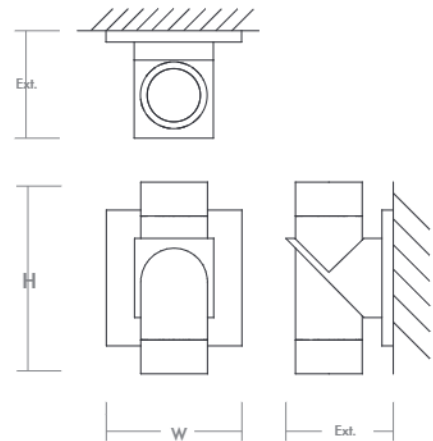

-Alternate Mounting Option

LIGHT SOURCE	LED Arrays, 3000K, CRI 90
LUMINAIRE POWER	8W at 120V
RATED LIFE	50000 hr RL
OPTIONAL COLOR TEMPERATURES	3000K Only
LUMEN OUTPUT	Delivered: 680 lm (LM-79)
INPUT VOLTAGE	100V to 277V AC, 50/60Hz
DRIVER OUTPUT	200mA, 7.2W max power
DIMMING	Non-dimmable
CONSTRUCTION	Cast Aluminum Housing
DIFFUSER	- Clear Glass
FINISHES	Black (-15), Brushed Aluminum (-16)
MOUNTING	4" Octagonal J-Box (Installer must provide a bead of caulk between fixture housing and mounting surface)
STANDARDS	ETL Wet listed, Conforms to UL STD 1598, Certified CAN/CSA STD C22.2 No 250.0.

DIMENSIONS

W:	5.125"
H:	6.25"
Ext:	4.25"
M.C:	3.125" From top of fixture

Order example for standard fixture:
3-746-16 (x- Voltage - xxx-Sequence # - xx-Finish)
3: 120V to 277V