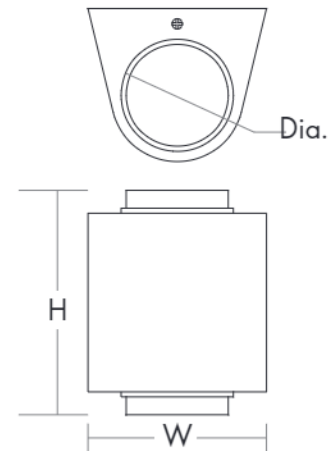

**RICO Wall Sconce**  
**3-764-xx**

oxygen

FIXTURE TYPE \_\_\_\_\_

LOCATION \_\_\_\_\_

PROJECT \_\_\_\_\_

DATE \_\_\_\_\_

-24 Satin Nickel

-15 Black

<b>LIGHT SOURCE</b>	(2x) 7W LED Array, 3000K, CRI 90
<b>LUMINAIRE POWER</b>	14.8W
<b>RATED LIFE</b>	30000 hr RL
<b>OPTIONAL COLOR TEMPERATURES</b>	3000K Only
<b>LUMEN OUTPUT</b>	Delivered: 865.1 (LM-79)
<b>INPUT VOLTAGE</b>	120V AC, 50/60Hz
<b>DRIVER OUTPUT</b>	TBD max power
<b>DIMMING</b>	TRIAC Dimming
<b>CONSTRUCTION</b>	Aluminum Housing
<b>DIFFUSER</b>	- Clear Glass
<b>FINISHES</b>	Black (-15), Satin Nickel (-15)
<b>MOUNTING</b>	4" Octagonal J-Box
<b>STANDARDS</b>	cETL WET listed, Conforms to UL STD 1598, Certified CAN/CSA STD C22.2 No 250.0.

**DIMENSIONS**

<b>W:</b>	<b>4.37"</b>
<b>H:</b>	<b>5.50"</b>
<b>Ext:</b>	<b>3.75"</b>
<b>M.C:</b>	<b>2.75" From top of fixture</b>