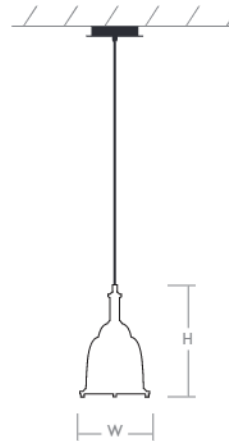

RUVO Pendant

120v : **3-6202-xx**

oxygen

FIXTURE TYPE _____ LOCATION _____

PROJECT _____ DATE _____

-25 Satin Copper

-22 Oiled Bronze

-24 Satin Nickel

LIGHT SOURCE	1 x 24W LED max. Medium Base PAR20/30/38; Medium Base A19, A21. (Lamp not included)
LUMINAIRE POWER	Power varies based on lamp used
RATED LIFE	See LED bulb manufacturer specification
LUMEN OUTPUT	Lumen output varies based on lamp used
INPUT VOLTAGE	120V
DRIVER OUTPUT	N/A
CONSTRUCTION	Plated Steel and Glass
DIFFUSER	- White Tiffany Glass
FINISHES	Oiled Bronze (-22), Satin Nickel (-24), Satin Copper (-25)
MOUNTING	4" Octagonal J-Box
STANDARDS	UL Dry/Damp listed, Conforms to UL STD 1598, Certified CAN/CSA STD C22.2 No 250.0.

DIMENSIONS

Dia. Canopy: 6.50"

Dia. Fixture: 10.50"

H. Fixture: 16.50"

Suspension Length: Up to 60"

Note: Customer must specify desired length of downrod.

Order example for standard fixture:

3-6202-24 (x- Voltage - xxx-Sequence # - xx-Finish)