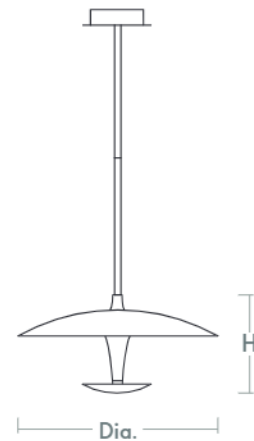

SPACELY Pendant
3-646-1540

oxygen

FIXTURE TYPE _____
 PROJECT _____

LOCATION _____
 DATE _____

-1540 Black/Aged Brass

LIGHT SOURCE	(1x) 12.5W LED Array, 3000K, CRI 90
LUMINAIRE POWER	12.8W at 120V
RATED LIFE	30000 hr RL
OPTIONAL COLOR TEMPERATURES	3000K Only
LUMEN OUTPUT	Delivered: 669 lm (LM-79)
INPUT VOLTAGE	120V AC, 50/60Hz
DRIVER OUTPUT	300mA, 10.8W max power
DIMMING	TRIAC Dimming
CONSTRUCTION	Cold Rolled Steel Housing and Canopy
DIFFUSER	- Matte White Acrylic
FINISHES	Black/Aged Brass (-1540)
MOUNTING	4" Octagonal J-Box
STANDARDS	cETL Damp listed, Conforms to UL STD 1598, Certified CAN/CSA STD C22.2 No 250.0.

DIMENSIONS

Dia. Fixture: 17.75"
H. Fixture: 8.625"
 Supplied with 2-8", 2-12", and 3-16"
 stems to customize hanging height

Note: Canopy swivel allows up to a 45° slope

Order example for standard fixture:
3-646-1540 (x- Voltage - xxx-Sequence # - xx-Finish)
 3: 120V Only