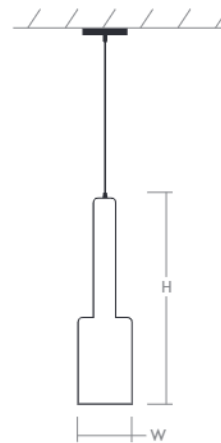

SPINDLE Pendant

3-656-xxxx

oxygen

FIXTURE TYPE _____ LOCATION _____
 PROJECT _____ DATE _____

-1314 Smoked Ombre Glass/Polished Chrome -14 Clear Glass/Polished Chrome -2018 Coffee Ombre Glass/Gunmetal

LIGHT SOURCE 1 x 6.1W LED, 3000K, CRI 90
LUMINAIRE POWER 7.2W at 120V
RATED LIFE 60000 hr RL
SELECT COLOR TEMPERATURES 2700K, 3500K, 4000K
LUMEN OUTPUT Delivered: 406 lm (LM-79)
INPUT VOLTAGE 120V to 277V AC, 50/60Hz
DRIVER OUTPUT 180mA, 7.6W max power
DIMMING TRIAC and ELV dimming at 120V AC; 0-10V dimming, 100% to 1% current output
CONSTRUCTION Plated Steel and Glass
DIFFUSER/METAL FINISHES (-14) Clear Glass/Polished Chrome
 (-1314) Smoked Ombre Glass/Polished Chrome
 (-2018) Coffee Ombre Glass/Gunmetal
MOUNTING 4" Octagonal J-Box*, 4" Square J-Box* with a single device mud ring
 *Deep J-Box (Required to house driver)
STANDARDS UL Dry/Damp listed, Conforms to UL STD 1598, Certified CAN/CSA STD C22.2 No 250.0.

DIMENSIONS
 Dia. Canopy: 5.75"
 Dia. Fixture: 5.00"
 H. Fixture: 19.00"
 Supplied with 10 ft braided cord

Order example for standard fixture:
3-656-1314 (x- Voltage - xxx-Sequence # - xx-Finish)
 3: 120V to 277V
 Order example for optional color temperatures: **3-656-271314**
 27: 2700K, 35: 3500K, 40: 4000K