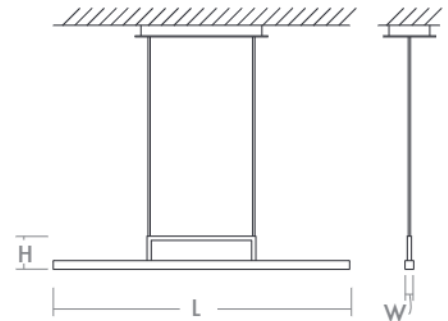

**STYLUS Pendant**  
**3-66-xx**

oxygen

FIXTURE TYPE \_\_\_\_\_ LOCATION \_\_\_\_\_  
PROJECT \_\_\_\_\_ DATE \_\_\_\_\_

-15 Black

<b>LIGHT SOURCE</b>	LED Array, 3000K, CRI 90
<b>LUMINAIRE POWER</b>	17.75W at 120V
<b>RATED LIFE</b>	50000 hr RL
<b>OPTIONAL COLOR TEMPERATURES</b>	3000K Only
<b>LUMEN OUTPUT</b>	Delivered: 367 lm (LM-79)
<b>INPUT VOLTAGE</b>	120V AC, 50/60Hz
<b>DRIVER OUTPUT</b>	450mA, 16.15W
<b>DIMMING</b>	TRIAC Dimming
<b>CONSTRUCTION</b>	Cold Rolled Steel Housing and Canopy
<b>DIFFUSER</b>	- Matte White Acrylic
<b>FINISHES</b>	White (-6), Black (-15), Satin Nickel (-24), Aged Brass (-40)
<b>MOUNTING</b>	4" Octagonal J-Box
<b>STANDARDS</b>	ETL Dry listed, Conforms to UL STD 1598, Certified CAN/CSA STD C22.2 No 250.0.

**DIMENSIONS**

Canopy: 15.00" L x 5.90" W x 1.20" H  
Fixture: 33.50" L x 1.00" W x 3.75" H  
\*Hanging height adjustable  
with 8ft. cables

Order example for standard fixture:  
**3-66-15** (x- Voltage - xxx-Sequence # - xx-Finish)  
3: 120V Only