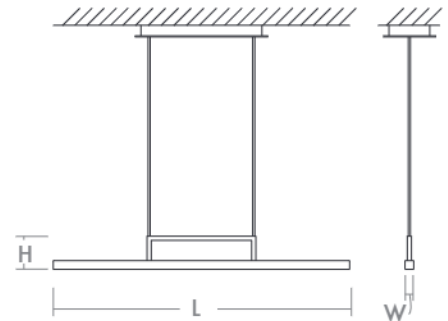

STYLUS Pendant
3-66-xx

oxygen

FIXTURE TYPE _____ LOCATION _____
PROJECT _____ DATE _____

-15 Black

LIGHT SOURCE	LED Array, 3000K, CRI 90
LUMINAIRE POWER	17.75W at 120V
RATED LIFE	50000 hr RL
OPTIONAL COLOR TEMPERATURES	3000K Only
LUMEN OUTPUT	Delivered: 367 lm (LM-79)
INPUT VOLTAGE	120V AC, 50/60Hz
DRIVER OUTPUT	450mA, 16.15W
DIMMING	TRIAC Dimming
CONSTRUCTION	Cold Rolled Steel Housing and Canopy
DIFFUSER	- Matte White Acrylic
FINISHES	White (-6), Black (-15), Satin Nickel (-24), Aged Brass (-40)
MOUNTING	4" Octagonal J-Box
STANDARDS	ETL Dry listed, Conforms to UL STD 1598, Certified CAN/CSA STD C22.2 No 250.0.

DIMENSIONS

Canopy: 15.00" L x 5.90" W x 1.20" H
Fixture: 33.50" L x 1.00" W x 3.75" H
*Hanging height adjustable
with 8ft. cables

Order example for standard fixture:
3-66-15 (x- Voltage - xxx-Sequence # - xx-Finish)
3: 120V Only