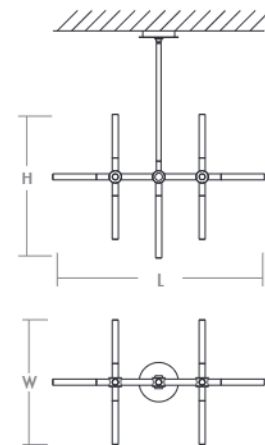

TALI Chandelier

3-603-xx

oxygen

FIXTURE TYPE _____ LOCATION _____
 PROJECT _____ DATE _____

-24 Satin Nickel

-40 Aged Brass

LIGHT SOURCE	LED Arrays, 3000K, CRI 90
LUMINAIRE POWER	29.5W at 120V
RATED LIFE	50000 hr RL
OPTIONAL COLOR TEMPERATURES	3000K Only
LUMEN OUTPUT	Delivered: 834 lm (LM-79)
INPUT VOLTAGE	120V AC, 60Hz
DRIVER OUTPUT	720mA, 26W max power
DIMMING	TRIAC Dimming
CONSTRUCTION	Cold Rolled Steel Housing and Canopy
DIFFUSER	- Clear Bubble Acrylic
FINISHES	Satin Nickel (-24), Aged Brass (-40)
MOUNTING	4" Octagonal J-Box
STANDARDS	ETL Damp listed, Conforms to UL STD 1598, Certified CAN/CSA STD C22.2 No 250.0.

DIMENSIONS

Dia. Canopy:	6.69"
W. Fixture:	20.00"
L. Fixture:	34.00"
H. Fixture:	23.125"

Supplied with 2-8", 2-12", and 3-16" stems to customize hanging height

Note: Canopy swivel allows up to a 22° slope

Order example for standard fixture:
3-603-24 (x- Voltage - xxx-Sequence # - xx-Finish)
 3: 120V Only