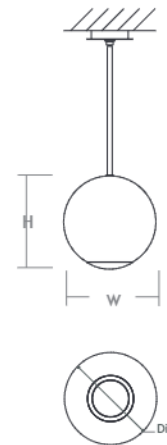

TERRA Pendant
3-690-xx

oxygen

FIXTURE TYPE _____ LOCATION _____
PROJECT _____ DATE _____

-15 Black

-24 Satin Nickel

-40 Aged Brass

LIGHT SOURCE 1 x 11W LED with Driver on board, 3000K, CRI 90
LUMINAIRE POWER 11.7W at 120V
RATED LIFE 50000 hr RL
OPTIONAL COLOR TEMPERATURES 3000K Only
LUMEN OUTPUT Delivered: 565 lm (LM-79)
INPUT VOLTAGE 120V AC, 50/60Hz
DRIVER OUTPUT N/A
DIMMING TRIAC Dimming
CONSTRUCTION Cold Rolled Steel Housing and Canopy
DIFFUSER - Matte White Glass
FINISHES Black (-15), Satin Nickel (-24), Aged Brass (-40)
MOUNTING 4" Octagonal J-Box
STANDARDS ETL Damp listed, Conforms to UL STD 1598, Certified CAN/CSA STD C22.2 No 250.0.

DIMENSIONS

W. Fixture: 10.00"
H. Fixture: 11.625"
 Supplied with 2-8", 2-12", and 3-16" stems to customize hanging height

Note: Canopy swivel allows up to a 22° slope

Order example for standard fixture:
3-690-40 (x- Voltage - xxx-Sequence # - xx-Finish)
 3: 120V Only