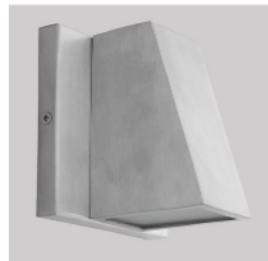

TITAN Outdoor

3-708-xx

oxygen

FIXTURE TYPE _____

LOCATION _____

PROJECT _____

DATE _____

-15 Black

-16 Brushed Aluminum

LIGHT SOURCE	1 x 6W LED with Driver on board, 3000K, CRI 90
LUMINAIRE POWER	6.1W at 120V
RATED LIFE	50000 hr RL
OPTIONAL COLOR TEMPERATURES	3000K Only
LUMEN OUTPUT	Delivered: 236 lm (LM-79)
INPUT VOLTAGE	120V AC, 50/60Hz
DRIVER OUTPUT	N/A
DIMMING	TRIAC Dimming
CONSTRUCTION	Cast Aluminum Housing
DIFFUSER	- Etched White Glass
FINISHES	Black (-15), Brushed Aluminum (-16)
MOUNTING	4" Octagonal J-Box (Installer must provide a bead of caulk between fixture housing and mounting surface)
STANDARDS	ETL Wet listed, ADA Compliant, Conforms to UL STD 1598, Certified CAN/CSA STD C22.2 No 250.0.

DIMENSIONS

W:	4.75"
H:	4.75"
Ext:	4.00"
M.C:	2.375" From top of fixture

Order example for standard fixture:

3-708-16 (x- Voltage - xxx-Sequence # - xx-Finish)
3: 120V Only