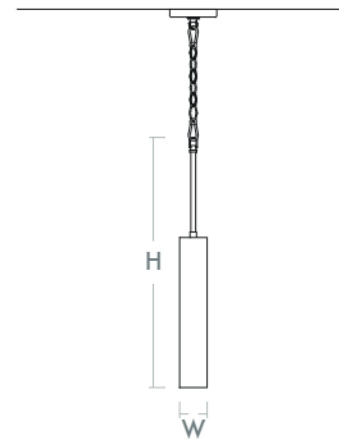

TOTEM Pendant
3-614-xxxx

oxygen

FIXTURE TYPE _____

LOCATION _____

PROJECT _____

DATE _____

-1624 Gray/Satin Nickel Lit

-1540 Dark Gray/Aged Brass

LIGHT SOURCE	LED Array with Driver on Board
LUMINAIRE POWER	6.04W at 120V
RATED LIFE	50000 hr RL
OPTIONAL COLOR TEMPERATURES	3000K Only
LUMEN OUTPUT	Delivered: 303 lm (LM-79)
INPUT VOLTAGE	120V AC, 50/60Hz
DRIVER OUTPUT	Driver is integrated into LED Array
DIMMING	TRIAC and ELV Dimming
CONSTRUCTION	Concrete and Steel
DIFFUSER	- Clear Acrylic
FINISHES	Dark Gray/Aged Brass (-1540), Gray/Satin Nickel (-1624)
MOUNTING	4" Octagonal J-Box *Junction box must be securely mounted to building structure and capable of supporting at least 15 pounds.
STANDARDS	cETL Damp Listed, Conforms to UL STD 1598, Certified CAN/CSA STD C22.2 No 250.0.

DIMENSIONS

W. Fixture: 2.75"
H. Fixture: 26.125"
* Measured using 1-8" stem for minimum hanging height
Weight: 7.8 lbs.
Supplied with 2-8", 2-12", and 2-16" stems plus 1' of chain

Order example for standard fixture:
3-614-1540 (x- Voltage - xxx-Sequence # - xx-Finish)
3: 120V Only