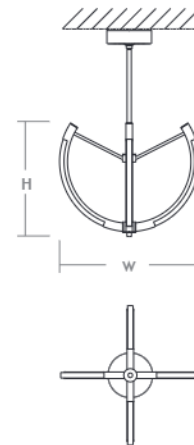

UTOPIA Chandelier
3-6140-xx

oxygen

FIXTURE TYPE _____ LOCATION _____
 PROJECT _____ DATE _____

-15 Black

-24 Satin Nickel

LIGHT SOURCE	LED Array, 3000K, CRI 90
LUMINAIRE POWER	49.1W at 120V
RATED LIFE	50000 hr RL
OPTIONAL COLOR TEMPERATURES	3000K Only
LUMEN OUTPUT	Delivered: 1508 lm (LM-79)
INPUT VOLTAGE	120V AC, 60Hz
DRIVER OUTPUT	24Vdc Constant Voltage, 3.2A max current
DIMMING	TRIAC Dimming (Forward Phase, Magnetic Low Voltage)
CONSTRUCTION	Cold Rolled Steel Housing and Canopy
DIFFUSER	- Matte White Acrylic
FINISHES	Black (-15), Satin Nickel (-24)
MOUNTING	4" Octagonal J-Box
STANDARDS	ETL Damp listed, Conforms to UL STD 1598, Certified CAN/CSA STD C22.2 No 250.0.

DIMENSIONS

Dia. Canopy: 6.69"
W. Fixture: 21.00"
H. Fixture: 17.00"
 Supplied with 2-8", 2-12", and 3-16" stems to customize hanging height

Note: Canopy swivel allows up to a 22° slope

Order example for standard fixture:
3-6140-15 (x- Voltage - xxx-Sequence # - xx-Finish)
 3: 120V Only