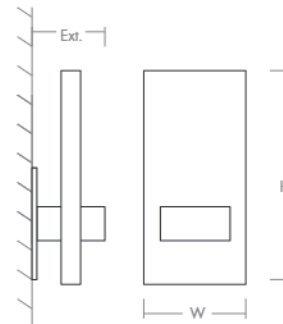

VELA Wall Sconce
3-527-xx

oxygen

FIXTURE TYPE _____

LOCATION _____

PROJECT _____

DATE _____

-20 Polished Nickel

-22 Oiled Bronze

-24 Satin Nickel

Alternative Position

LIGHT SOURCE	2 x 10.1W LED, 3000K, CRI 90
LUMINAIRE POWER	24.0W at 120V
RATED LIFE	60000 hr RL
OPTIONAL COLOR TEMPERATURES	2700K, 3500K, 4000K
LUMEN OUTPUT	Delivered: 408 lm (LM-79)
INPUT VOLTAGE	120V to 277V AC, 50/60Hz
DRIVER OUTPUT	700mA, 29.4W max power
DIMMING	TRIAC and ELV dimming at 120V AC; 0-10V dimming, 100% to 1% current output
CONSTRUCTION	Plated Steel and Acrylic
DIFFUSER	- Matte White Acrylic
FINISHES	Polished Nickel (-20), Oiled Bronze (-22), Satin Nickel (-24)
MOUNTING	4" Octagonal J-Box*, 4" Square J-Box* *Deep J-Box (Required to house driver)
STANDARDS	UL Dry/Damp listed, ADA Compliant, Conforms to UL STD 1598, Certified CAN/CSA STD C22.2 No 250.0.

DIMENSIONS

W:	6.875"
H:	12.00"
Ext:	4.00"
M.C:	8.25" From top of fixture

Order example for standard fixture:

3-527-24 (x- Voltage - xxx-Sequence # - xx-Finish)

3: 120V to 277V

Order example for optional color temperatures: **3-527-2724**