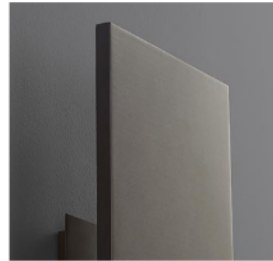

VELA Wall Sconce
3-527-xx

oxygen

FIXTURE TYPE _____

LOCATION _____

PROJECT _____

DATE _____

-20 Polished Nickel

-22 Oiled Bronze

-24 Satin Nickel

Alternative Position

LIGHT SOURCE	2 x 10.1W LED, 3000K, CRI 90
LUMINAIRE POWER	24.0W at 120V
RATED LIFE	60000 hr RL
OPTIONAL COLOR TEMPERATURES	2700K, 3500K, 4000K
LUMEN OUTPUT	Delivered: 408 lm (LM-79)
INPUT VOLTAGE	120V to 277V AC, 50/60Hz
DRIVER OUTPUT	700mA, 29.4W max power
DIMMING	TRIAC and ELV dimming at 120V AC; 0-10V dimming, 100% to 1% current output
CONSTRUCTION	Plated Steel and Acrylic
DIFFUSER	- Matte White Acrylic
FINISHES	Polished Nickel (-20), Oiled Bronze (-22), Satin Nickel (-24)
MOUNTING	4" Octagonal J-Box*, 4" Square J-Box* *Deep J-Box (Required to house driver)
STANDARDS	UL Dry/Damp listed, ADA Compliant, Conforms to UL STD 1598, Certified CAN/CSA STD C22.2 No 250.0.