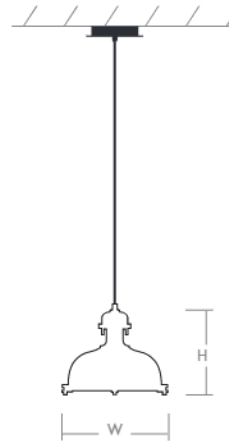

VIDA Pendant

120v : **3-6203-xx**

oxygen

FIXTURE TYPE _____

LOCATION _____

PROJECT _____

DATE _____

-22 Oiled Bronze

-24 Satin Nickel

LIGHT SOURCE	1 x 24W LED max. Medium Base PAR20/30/38; Medium Base A19, A21. (Lamp not included)
LUMINAIRE POWER	Power varies based on lamp used
RATED LIFE	See LED bulb manufacturer specification
LUMEN OUTPUT	Lumen output varies based on lamp used
INPUT VOLTAGE	120V
DRIVER OUTPUT	N/A
CONSTRUCTION	Plated Steel and Glass
DIFFUSER	- White Tiffany Glass
FINISHES	Oiled Bronze (-22), Satin Nickel (-24)
MOUNTING	4" Octagonal J-Box
STANDARDS	UL Dry/Damp listed, Conforms to UL STD 1598, Certified CAN/CSA STD C22.2 No 250.0.

DIMENSIONS

Dia. Canopy: 6.50"

Dia. Fixture: 16.50"

H. Fixture: 13.00"

Suspension Length: Up to 60"

Note: Customer must specify desired length of downrod.

Order example for standard fixture:

3-6203-24 (x- Voltage - xxx-Sequence # - xx-Finish)