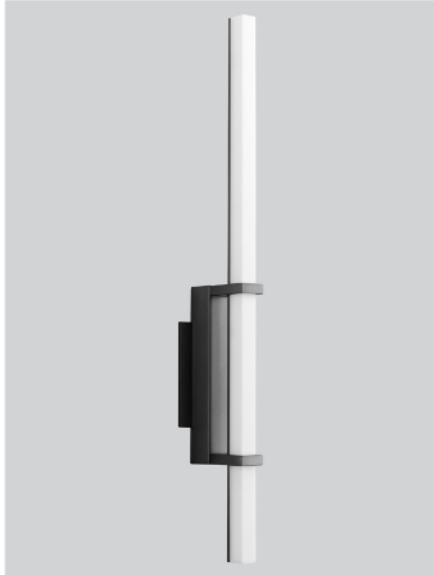

WAND Wall Sconce
3-55-xx

oxygen

FIXTURE TYPE _____ LOCATION _____
 PROJECT _____ DATE _____

-15 Black

-24 Satin Nickel

-40 Aged Brass

LIGHT SOURCE	1x 24.7W LED, 3000K, CRI 90
LUMINAIRE POWER	28.6W Input Power at 120V
RATED LIFE	60000 hr RL
OPTIONAL COLOR TEMPERATURES	3000K Only
LUMEN OUTPUT	Delivered: 1977 lm (LM-79)
INPUT VOLTAGE	120V & 277V AC, 50/60Hz
DRIVER OUTPUT*	29.4W max power @700mA
DIMMING	TRIAC and ELV dimming at 120V AC; 0-10V dimming, 100% to 1% current output
CONSTRUCTION	Cold Rolled Steel Housing
DIFFUSER	- Matte White Acrylic
FINISHES	Black (-15), Satin Nickel (-24), Aged Brass (-40)
MOUNTING	<u>With Small Backplate</u> - 2"x3" J-Box, 4" Square J-Box w/ single device mud ring <u>With Large Backplate</u> - 2"x3" J-Box, 4" Octagonal J-Box
STANDARDS	cUL Damp Listed, ADA Compliant, Conforms to UL STD 1598, Certified CAN/CSA STD C22.2 No 250.0.

*600-1200mA programmable driver, 50.4W max power @1200mA

DIMENSIONS

W:	2.75"
H:	24.38"
Ext:	3.33"
M.C:	16.19" From top of fixture

Order example for standard fixture:
3-55-24 (x-xxx: LED Sequence # / -xx: Finish)