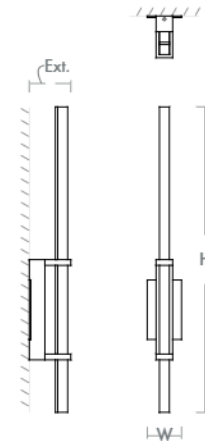

WAND Wall Sconce
3-55-xx

oxygen

FIXTURE TYPE _____ LOCATION _____
 PROJECT _____ DATE _____

-15 Black

-24 Satin Nickel

-40 Aged Brass

LIGHT SOURCE	1x 24.7W LED, 3000K, CRI 90
LUMINAIRE POWER	28.6W Input Power at 120V
RATED LIFE	60000 hr RL
OPTIONAL COLOR TEMPERATURES	3000K Only
LUMEN OUTPUT	Delivered: 1977 lm (LM-79)
INPUT VOLTAGE	120V & 277V AC, 50/60Hz
DRIVER OUTPUT*	29.4W max power @700mA
DIMMING	TRIAC and ELV dimming at 120V AC; 0-10V dimming, 100% to 1% current output
CONSTRUCTION	Cold Rolled Steel Housing
DIFFUSER	- Matte White Acrylic
FINISHES	Black (-15), Satin Nickel (-24), Aged Brass (-40)
MOUNTING	<u>With Small Backplate</u> - 2"x3" J-Box, 4" Square J-Box w/ single device mud ring <u>With Large Backplate</u> - 2"x3" J-Box, 4" Octagonal J-Box
STANDARDS	cUL Damp Listed, ADA Compliant, Conforms to UL STD 1598, Certified CAN/CSA STD C22.2 No 250.0.

*600-1200mA programmable driver, 50.4W max power @1200mA

DIMENSIONS

W:	2.75"
H:	24.38"
Ext:	3.33"
M.C:	16.19" From top of fixture

Order example for standard fixture:
3-55-24 (x-xxx: LED Sequence # / -xx: Finish)