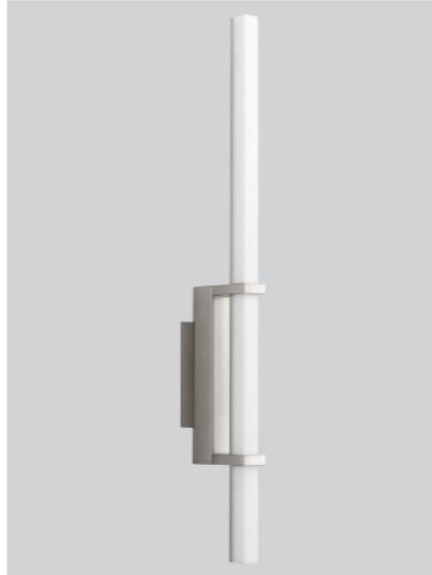

WAND Wall Sconce
3-55-xx

oxygen

FIXTURE TYPE _____ LOCATION _____
 PROJECT _____ DATE _____

-15 Black

-24 Satin Nickel

-40 Aged Brass

LIGHT SOURCE	1x 24.7W LED, 3000K, CRI 90
LUMINAIRE POWER	28.6W Input Power at 120V
RATED LIFE	60000 hr RL
OPTIONAL COLOR TEMPERATURES	3000K Only
LUMEN OUTPUT	Delivered: 1977 lm (LM-79)
INPUT VOLTAGE	120V & 277V AC, 50/60Hz
DRIVER OUTPUT*	29.4W max power @700mA
DIMMING	TRIAC and ELV dimming at 120V AC; 0-10V dimming, 100% to 1% current output
CONSTRUCTION	Cold Rolled Steel Housing
DIFFUSER	- Matte White Acrylic
FINISHES	Black (-15), Satin Nickel (-24), Aged Brass (-40)
MOUNTING	<u>With Small Backplate</u> - 2"x3" J-Box, 4" Square J-Box w/ single device mud ring <u>With Large Backplate</u> - 2"x3" J-Box, 4" Octagonal J-Box
STANDARDS	cUL Damp Listed, ADA Compliant, Conforms to UL STD 1598, Certified CAN/CSA STD C22.2 No 250.0.

*600-1200mA programmable driver, 50.4W max power @1200mA

DIMENSIONS

W:	2.75"
H:	24.38"
Ext:	3.33"
M.C:	16.19" From top of fixture

Order example for standard fixture:
3-55-24 (x-xxx: LED Sequence # / -xx: Finish)