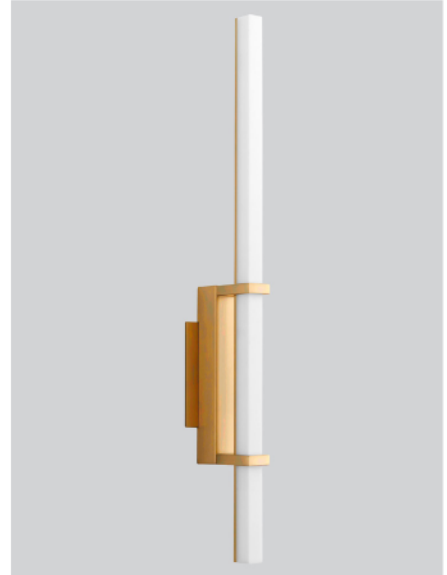

WAND Wall Sconce
3-55-xx

oxygen

FIXTURE TYPE _____ LOCATION _____
 PROJECT _____ DATE _____

-15 Black

-24 Satin Nickel

-40 Aged Brass

LIGHT SOURCE	1x 24.7W LED, 3000K, CRI 90
LUMINAIRE POWER	28.6W Input Power at 120V
RATED LIFE	60000 hr RL
OPTIONAL COLOR TEMPERATURES	3000K Only
LUMEN OUTPUT	Delivered: 1977 lm (LM-79)
INPUT VOLTAGE	120V & 277V AC, 50/60Hz
DRIVER OUTPUT*	29.4W max power @700mA
DIMMING	TRIAC and ELV dimming at 120V AC; 0-10V dimming, 100% to 1% current output
CONSTRUCTION	Cold Rolled Steel Housing
DIFFUSER	- Matte White Acrylic
FINISHES	Black (-15), Satin Nickel (-24), Aged Brass (-40)
MOUNTING	<u>With Small Backplate</u> - 2"x3" J-Box, 4" Square J-Box w/ single device mud ring <u>With Large Backplate</u> - 2"x3" J-Box, 4" Octagonal J-Box
STANDARDS	cUL Damp Listed, ADA Compliant, Conforms to UL STD 1598, Certified CAN/CSA STD C22.2 No 250.0.

*600-1200mA programmable driver, 50.4W max power @1200mA

DIMENSIONS

W:	2.75"
H:	24.38"
Ext:	3.33"
M.C:	16.19" From top of fixture

Order example for standard fixture:
3-55-24 (x-xxx: LED Sequence # / -xx: Finish)