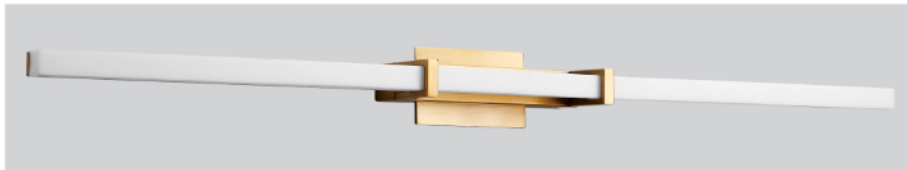

# WAND Vanity

## 3-56-xx

oxygen

FIXTURE TYPE \_\_\_\_\_ LOCATION \_\_\_\_\_  
 PROJECT \_\_\_\_\_ DATE \_\_\_\_\_

-15 Black

-24 Satin Nickel

-40 Aged Brass

**LIGHT SOURCE** 1x 37.0W LED, 3000K, CRI 90  
**LUMINAIRE POWER** 43.2W Input Power at 120V  
**RATED LIFE** 60000 hr RL  
**OPTIONAL COLOR TEMPERATURES** 3000K Only  
**LUMEN OUTPUT** Delivered: 3049 lm (LM-79)  
**INPUT VOLTAGE** 120V & 277V AC, 50/60Hz  
**DRIVER OUTPUT\*** 44.1W max power @1050mA  
**DIMMING** TRIAC and ELV dimming at 120V AC;  
 0-10V dimming, 100% to 1% current output  
**CONSTRUCTION** Cold Rolled Steel Housing  
**DIFFUSER** - Matte White Acrylic  
**FINISHES** Black (-15), Satin Nickel (-24), Aged Brass (-40)  
**MOUNTING** With Small Backplate - 2"x3" J-Box, 4" Square J-Box w/ single device mud ring  
With Large Backplate - 2"x3" J-Box, 4" Octagonal J-Box  
**STANDARDS** cUL Damp Listed, ADA Compliant, Conforms to UL STD 1598, Certified CAN/CSA STD C22.2 No 250.0.

### DIMENSIONS

**W:** 36.38"  
**H:** 2.75" with Small Backplate  
 4.75" with Large Backplate  
**Ext:** 3.33"  
**M.C:** 18.19" From side of fixture

Order example for standard fixture:  
**3-56-24** (x-xxx: LED Sequence # / -xx: Finish)