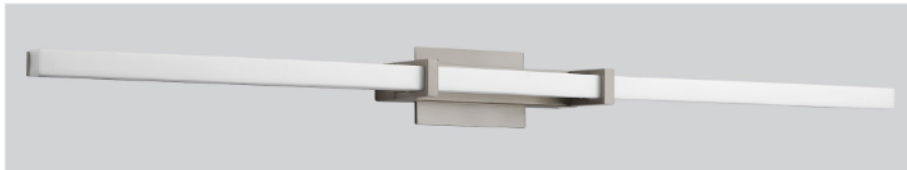

# WAND Vanity

## 3-56-xx

oxygen

FIXTURE TYPE \_\_\_\_\_ LOCATION \_\_\_\_\_  
 PROJECT \_\_\_\_\_ DATE \_\_\_\_\_

-15 Black

-24 Satin Nickel

-40 Aged Brass

**LIGHT SOURCE** 1x 37.0W LED, 3000K, CRI 90  
**LUMINAIRE POWER** 43.2W Input Power at 120V  
**RATED LIFE** 60000 hr RL  
**OPTIONAL COLOR TEMPERATURES** 3000K Only  
**LUMEN OUTPUT** Delivered: 3049 lm (LM-79)  
**INPUT VOLTAGE** 120V & 277V AC, 50/60Hz  
**DRIVER OUTPUT\*** 44.1W max power @1050mA  
**DIMMING** TRIAC and ELV dimming at 120V AC;  
 0-10V dimming, 100% to 1% current output  
**CONSTRUCTION** Cold Rolled Steel Housing  
**DIFFUSER** - Matte White Acrylic  
**FINISHES** Black (-15), Satin Nickel (-24), Aged Brass (-40)  
**MOUNTING** With Small Backplate - 2"x3" J-Box, 4" Square J-Box w/ single device mud ring  
With Large Backplate - 2"x3" J-Box, 4" Octagonal J-Box  
**STANDARDS** cUL Damp Listed, ADA Compliant, Conforms to UL STD 1598, Certified CAN/CSA STD C22.2 No 250.0.

### DIMENSIONS

**W:** 36.38"  
**H:** 2.75" with Small Backplate  
 4.75" with Large Backplate  
**Ext:** 3.33"  
**M.C:** 18.19" From side of fixture

Order example for standard fixture:  
**3-56-24** (x-xxx: LED Sequence # / -xx: Finish)