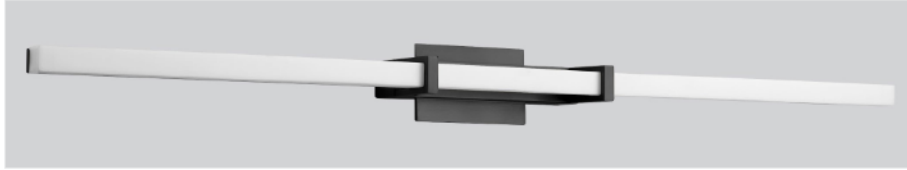

# WAND Vanity

## 3-56-xx

oxygen

FIXTURE TYPE \_\_\_\_\_ LOCATION \_\_\_\_\_  
 PROJECT \_\_\_\_\_ DATE \_\_\_\_\_

-15 Black

-24 Satin Nickel

-40 Aged Brass

**LIGHT SOURCE** 1x 37.0W LED, 3000K, CRI 90  
**LUMINAIRE POWER** 43.2W Input Power at 120V  
**RATED LIFE** 60000 hr RL  
**OPTIONAL COLOR TEMPERATURES** 3000K Only  
**LUMEN OUTPUT** Delivered: 3049 lm (LM-79)  
**INPUT VOLTAGE** 120V & 277V AC, 50/60Hz  
**DRIVER OUTPUT\*** 44.1W max power @1050mA  
**DIMMING** TRIAC and ELV dimming at 120V AC;  
 0-10V dimming, 100% to 1% current output  
**CONSTRUCTION** Cold Rolled Steel Housing  
**DIFFUSER** - Matte White Acrylic  
**FINISHES** Black (-15), Satin Nickel (-24), Aged Brass (-40)  
**MOUNTING** With Small Backplate - 2"x3" J-Box, 4" Square J-Box w/ single device mud ring  
With Large Backplate - 2"x3" J-Box, 4" Octagonal J-Box  
**STANDARDS** cUL Damp Listed, ADA Compliant, Conforms to UL STD 1598, Certified CAN/CSA STD C22.2 No 250.0.

### DIMENSIONS

**W:** 36.38"  
**H:** 2.75" with Small Backplate  
 4.75" with Large Backplate  
**Ext:** 3.33"  
**M.C:** 18.19" From side of fixture

Order example for standard fixture:  
**3-56-24** (x-xxx: LED Sequence # / -xx: Finish)