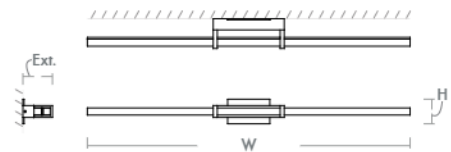

## 3-56-xx

oxygen

FIXTURE TYPE \_\_\_\_\_ LOCATION \_\_\_\_\_  
 PROJECT \_\_\_\_\_ DATE \_\_\_\_\_

-15 Black

-24 Satin Nickel

-40 Aged Brass

**LIGHT SOURCE** 1x 37.0W LED, 3000K, CRI 90  
**LUMINAIRE POWER** 43.2W Input Power at 120V  
**RATED LIFE** 60000 hr RL  
**OPTIONAL COLOR TEMPERATURES** 3000K Only  
**LUMEN OUTPUT** Delivered: 3049 lm (LM-79)  
**INPUT VOLTAGE** 120V & 277V AC, 50/60Hz  
**DRIVER OUTPUT\*** 44.1W max power @1050mA  
**DIMMING** TRIAC and ELV dimming at 120V AC;  
 0-10V dimming, 100% to 1% current output  
**CONSTRUCTION** Cold Rolled Steel Housing  
**DIFFUSER** - Matte White Acrylic  
**FINISHES** Black (-15), Satin Nickel (-24), Aged Brass (-40)  
**MOUNTING** With Small Backplate - 2"x3" J-Box, 4" Square J-Box w/ single device mud ring  
With Large Backplate - 2"x3" J-Box, 4" Octagonal J-Box  
**STANDARDS** cUL Damp Listed, ADA Compliant, Conforms to UL STD 1598, Certified CAN/CSA STD C22.2 No 250.0.

### DIMENSIONS

**W:** 36.38"  
**H:** 2.75" with Small Backplate  
 4.75" with Large Backplate  
**Ext:** 3.33"  
**M.C:** 18.19" From side of fixture

Order example for standard fixture:  
**3-56-24** (x-xxx: LED Sequence # / -xx: Finish)