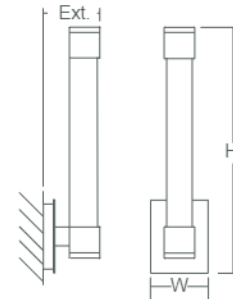

**ZENITH Wall Sconce**  
**3-556-xx**

oxygen

FIXTURE TYPE \_\_\_\_\_

LOCATION \_\_\_\_\_

PROJECT \_\_\_\_\_

DATE \_\_\_\_\_

-24 Satin Nickel

-14 Polished Chrome

-22 Oiled Bronze

-40 Aged Brass

- LIGHT SOURCE** 1 x 12.2W LED, 3000K, CRI 90
- LUMINAIRE POWER** 14.6W at 120V
- RATED LIFE** 60000 hr RL
- OPTIONAL COLOR TEMPERATURES** 2700K, 3500K, 4000K
- LUMEN OUTPUT** Delivered: 942 lm (LM-79)
- INPUT VOLTAGE** 120V to 277V AC, 50/60Hz
- DRIVER OUTPUT** 350mA, 14.7W max
- DIMMING** TRIAC and ELV dimming at 120V AC; 0-10V dimming, 100% to 10% current output
- CONSTRUCTION** Plated Steel and Acrylic
- DIFFUSER** Matte White Acrylic
- FINISHES** Polished Chrome (-14), Oiled Bronze (-22), Satin Nickel (-24), Aged Brass (-40)
- MOUNTING** 4" Octagonal J-Box\* with optional backplate  
 4"x4" Square J-Box\* with single device mud ring  
 \*Deep J-Box (Required to house driver)
- STANDARDS** ETL Dry/Damp listed, ADA Compliant, Conforms to UL STD 1598, Certified CAN/CSA, STD C22.2 No 250.0.

**DIMENSIONS**  
**W: 3.50"**  
**H: 15.125"**  
**Ext: 3.50"**  
**M.C: 13.00" From Top of Fixture**

Order example for standard fixture:

**3-556-xx** (x-Voltage - xxx-Sequence # - xx-Finish)

Order example for optional color temperatures: **3-556-2724**