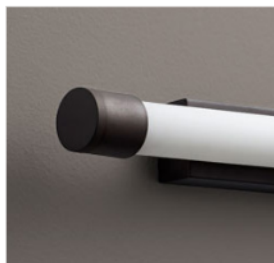

**ZENITH II Vanity**  
**3-557-xx**

oxygen

FIXTURE TYPE \_\_\_\_\_ LOCATION \_\_\_\_\_  
PROJECT \_\_\_\_\_ DATE \_\_\_\_\_

-40 Aged Brass

-14 Polished Chrome

-22 Oiled Bronze

-24 Satin Nickel

- LIGHT SOURCE 1 x 11.7W LED, 3000K, CRI 90
- LUMINAIRE POWER 14.1W at 120V
- RATED LIFE 60000 hr RL
- OPTIONAL COLOR TEMPERATURES 2700K, 3500K, 4000K
- LUMEN OUTPUT Delivered: 969 lm (LM-79)
- INPUT VOLTAGE 120V to 277V AC, 50/60Hz
- DRIVER OUTPUT 350mA, 14.7W max power
- DIMMING TRIAC and ELV dimming at 120V AC; 0-10V dimming, 100% to 1% current output
- CONSTRUCTION Plated Steel and Acrylic
- DIFFUSER - Matte White Acrylic
- FINISHES Polished Chrome (-14), Oiled Bronze (-22), Satin Nickel (-24), Aged Brass (-40)
- MOUNTING 2" x 3" J-Box, 4" Square J-Box with a single device mud ring
- STANDARDS UL Dry/Damp listed, ADA Compliant, CEC Title 24 Compliant, Conforms to UL STD 1598, Certified CAN/CSA STD C22.2 No 250.0.

**DIMENSIONS**

- W: 24.25"
- H: 2.50"
- Ext: 3.25"
- M.C: 1.25" From top of fixture

Order example for standard fixture:

**3-557-24** (x- Voltage - xxx-Sequence # - xx-Finish)

3: 120V to 277V

Order example for optional color temperatures: **3-557-2724**