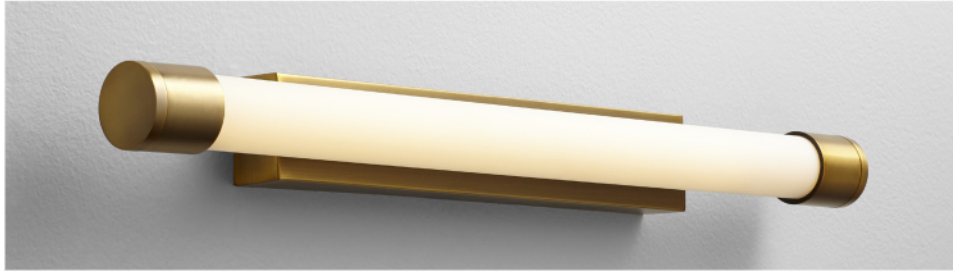

**ZENITH II Vanity**  
**3-557-xx**

oxygen

FIXTURE TYPE \_\_\_\_\_ LOCATION \_\_\_\_\_  
PROJECT \_\_\_\_\_ DATE \_\_\_\_\_

-40 Aged Brass

-14 Polished Chrome

-22 Oiled Bronze

-24 Satin Nickel

- LIGHT SOURCE 1 x 11.7W LED, 3000K, CRI 90
- LUMINAIRE POWER 14.1W at 120V
- RATED LIFE 60000 hr RL
- OPTIONAL COLOR TEMPERATURES 2700K, 3500K, 4000K
- LUMEN OUTPUT Delivered: 969 lm (LM-79)
- INPUT VOLTAGE 120V to 277V AC, 50/60Hz
- DRIVER OUTPUT 350mA, 14.7W max power
- DIMMING TRIAC and ELV dimming at 120V AC; 0-10V dimming, 100% to 1% current output
- CONSTRUCTION Plated Steel and Acrylic
- DIFFUSER - Matte White Acrylic
- FINISHES Polished Chrome (-14), Oiled Bronze (-22), Satin Nickel (-24), Aged Brass (-40)
- MOUNTING 2" x 3" J-Box, 4" Square J-Box with a single device mud ring
- STANDARDS UL Dry/Damp listed, ADA Compliant, CEC Title 24 Compliant, Conforms to UL STD 1598, Certified CAN/CSA STD C22.2 No 250.0.

**DIMENSIONS**

- W: 24.25"
- H: 2.50"
- Ext: 3.25"
- M.C: 1.25" From top of fixture

Order example for standard fixture:

**3-557-24** (x- Voltage - xxx-Sequence # - xx-Finish)

3: 120V to 277V

Order example for optional color temperatures: **3-557-2724**