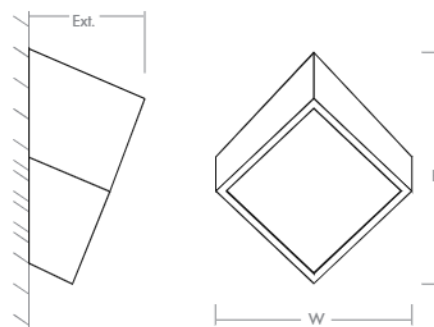

-24 Satin Nickel

LIGHT SOURCE	1 x 10.1W LED, 3000K, CRI 90
LUMINAIRE POWER	12.4W at 120V
RATED LIFE	60000 hr RL
OPTIONAL COLOR TEMPERATURES	2700K, 3500K, 4000K
LUMEN OUTPUT	Delivered: 361 lm (LM-79)
INPUT VOLTAGE	120V to 277V AC, 50/60Hz
DRIVER OUTPUT	350mA, 14.7W max power
DIMMING	TRIAC and ELV dimming at 120V AC; 0-10V dimming, 100% to 1% current output
CONSTRUCTION	Plated Steel and Acrylic
DIFFUSER	- Matte White Acrylic
FINISHES	Oiled Bronze (-22), Satin Nickel (-24), Aged Brass (-40)
MOUNTING	4" Octagonal J-Box, 2" x 3" J-Box, 4" Square J-Box with a single device mud ring
STANDARDS	UL Dry/Damp listed, ADA Compliant, Conforms to UL STD 1598, Certified CAN/CSA STD C22.2 No 250.0.

### DIMENSIONS

W:	6.75"
H:	7.75"
Ext:	4.00"
M.C:	3.59" From top of fixture

Order example for standard fixture:

**3-530-22** (x- Voltage - xxx-Sequence # - xx-Finish)

3: 120V to 277V

Order example for optional color temperatures: **3-530-2722**