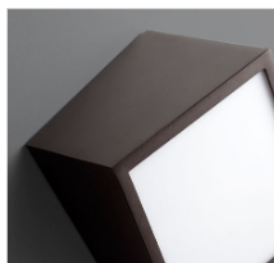

# ZETA Wall Sconce / Ceiling Mount

## 3-530-xx

oxygen

FIXTURE TYPE \_\_\_\_\_

LOCATION \_\_\_\_\_

PROJECT \_\_\_\_\_

DATE \_\_\_\_\_

-40 Aged Brass

-22 Oiled Bronze

-24 Satin Nickel

LIGHT SOURCE	1 x 10.1W LED, 3000K, CRI 90
LUMINAIRE POWER	12.4W at 120V
RATED LIFE	60000 hr RL
OPTIONAL COLOR TEMPERATURES	2700K, 3500K, 4000K
LUMEN OUTPUT	Delivered: 361 lm (LM-79)
INPUT VOLTAGE	120V to 277V AC, 50/60Hz
DRIVER OUTPUT	350mA, 14.7W max power
DIMMING	TRIAC and ELV dimming at 120V AC; 0-10V dimming, 100% to 1% current output
CONSTRUCTION	Plated Steel and Acrylic
DIFFUSER	- Matte White Acrylic
FINISHES	Oiled Bronze (-22), Satin Nickel (-24), Aged Brass (-40)
MOUNTING	4" Octagonal J-Box, 2" x 3" J-Box, 4" Square J-Box with a single device mud ring
STANDARDS	UL Dry/Damp listed, ADA Compliant, Conforms to UL STD 1598, Certified CAN/CSA STD C22.2 No 250.0.