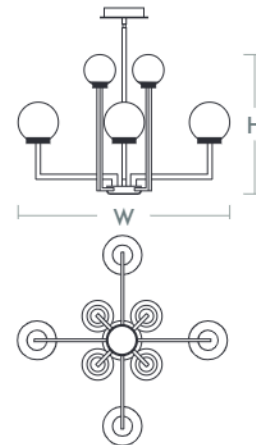

BONZO Chandelier
3-28-1540

oxygen

FIXTURE TYPE _____ LOCATION _____
 PROJECT _____ DATE _____

-1540 Black/Aged Brass

LIGHT SOURCE	(8x) 3.9W LED Arrays, 3000K, CRI 90
LUMINAIRE POWER	30.6W at 120V
RATED LIFE	30000 hr RL
OPTIONAL COLOR TEMPERATURES	3000K Only
LUMEN OUTPUT	Delivered: 2694 lm (LM-79)
INPUT VOLTAGE	120V AC, 50/60Hz
DRIVER OUTPUT	900mA, 32.4W max power
DIMMING	TRIAC Dimming
CONSTRUCTION	Cold Rolled Steel Housing and Canopy
DIFFUSER	- Satin Opal Glass
FINISHES	Black/Aged Brass (-1540)
MOUNTING	4" Octagonal J-Box
STANDARDS	cETL Damp listed, Conforms to UL STD 1598, Certified CAN/CSA STD C22.2 No 250.0.

DIMENSIONS

W. Fixture: 31.5"
H. Fixture: 21.75"
Glass Diameter: 4.75" Top Tier
 5.875" Bottom Tier
 Supplied with 2-8", 2-12", and 3-16"
 stems to customize hanging height

Note: Canopy swivel allows up to a 45° slope

Order example for standard fixture:
3-28-1540 (x- Voltage - xxx-Sequence # - xx-Finish)
 3: 120V Only