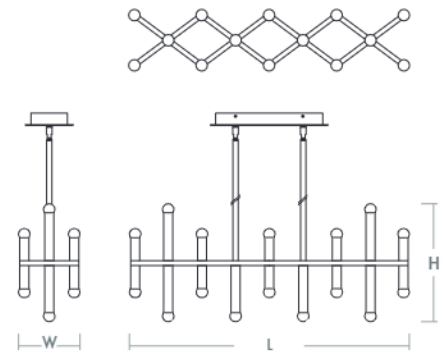

DIMMING TRIAC Dimming

CONSTRUCTION Cold Rolled Steel Housing and Canopy

DIFFUSER - Frosted Acrylic

FINISHES Black/Aged Brass (-1540)

MOUNTING 4" Octagonal J-Box

STANDARDS cETL Damp listed, Conforms to UL STD 1598, Certified CAN/CSA STD C22.2 No 250.0.

DIMENSIONS

W. Fixture: 7.375"
L. Fixture: 33.50"
H. Fixture: 14.125"
 Supplied with 2-8", 2-12", and 3-16" stems to customize hanging height

Note: Canopy swivel allows up to a 20° slope

Order example for standard fixture:
3-686-1540 (x- Voltage - xxx-Sequence # - xx-Finish)
 3: 120V Only