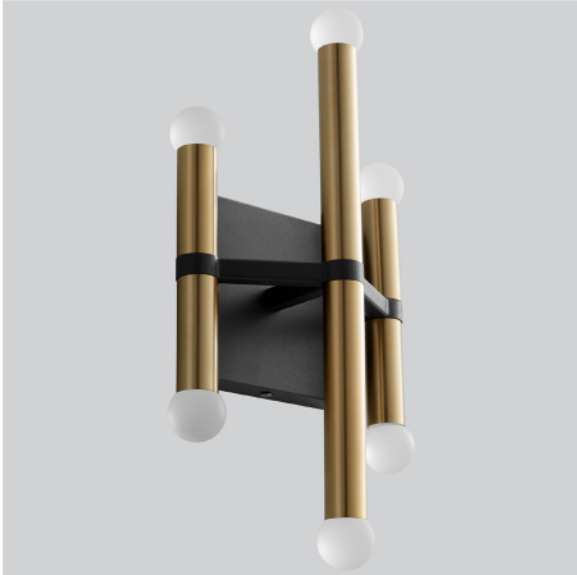

**NERO Wall Sconce**  
**3-584-1540**

oxygen

FIXTURE TYPE \_\_\_\_\_  
 PROJECT \_\_\_\_\_

LOCATION \_\_\_\_\_  
 DATE \_\_\_\_\_

-1540 Black/Aged Brass

<b>LIGHT SOURCE</b>	(6x) 2.1W LED Arrays, 3000K, CRI 90
<b>LUMINAIRE POWER</b>	16.1W at 120V
<b>RATED LIFE</b>	30000 hr RL
<b>OPTIONAL COLOR TEMPERATURES</b>	3000K Only
<b>LUMEN OUTPUT</b>	Delivered: 366 lm (LM-79)
<b>INPUT VOLTAGE</b>	120V AC, 50/60Hz
<b>DRIVER OUTPUT</b>	720mA, 17W max power
<b>DIMMING</b>	TRIAC Dimming
<b>CONSTRUCTION</b>	Cold Rolled Steel Housing
<b>DIFFUSER</b>	- Frosted Acrylic
<b>FINISHES</b>	Black/Aged Brass (-1540)
<b>MOUNTING</b>	4" Octagonal J-Box
<b>STANDARDS</b>	cETL Damp listed, ADA Compliant, Conforms to UL STD 1598, Certified CAN/CSA STD C22.2 No 250.0.

**DIMENSIONS**

<b>W:</b>	<b>7.25"</b>
<b>H:</b>	<b>14.125"</b>
<b>Ext:</b>	<b>4.00"</b>
<b>M.C:</b>	<b>7.06" From top of fixture</b>

Order example for standard fixture:  
**3-584-1540** (x- Voltage - xxx-Sequence # - xx-Finish)  
 3: 120V Only