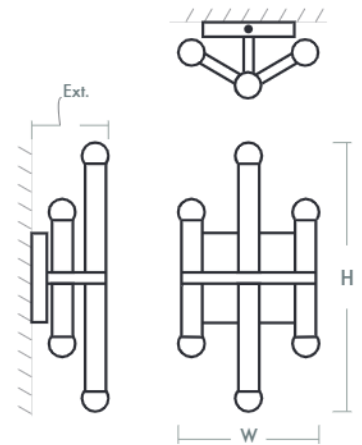

**NERO Wall Sconce**  
**3-584-1540**

oxygen

FIXTURE TYPE \_\_\_\_\_  
 PROJECT \_\_\_\_\_

LOCATION \_\_\_\_\_  
 DATE \_\_\_\_\_

-1540 Black/Aged Brass

<b>LIGHT SOURCE</b>	(6x) 2.1W LED Arrays, 3000K, CRI 90
<b>LUMINAIRE POWER</b>	16.1W at 120V
<b>RATED LIFE</b>	30000 hr RL
<b>OPTIONAL COLOR TEMPERATURES</b>	3000K Only
<b>LUMEN OUTPUT</b>	Delivered: 366 lm (LM-79)
<b>INPUT VOLTAGE</b>	120V AC, 50/60Hz
<b>DRIVER OUTPUT</b>	720mA, 17W max power
<b>DIMMING</b>	TRIAC Dimming
<b>CONSTRUCTION</b>	Cold Rolled Steel Housing
<b>DIFFUSER</b>	- Frosted Acrylic
<b>FINISHES</b>	Black/Aged Brass (-1540)
<b>MOUNTING</b>	4" Octagonal J-Box
<b>STANDARDS</b>	cETL Damp listed, ADA Compliant, Conforms to UL STD 1598, Certified CAN/CSA STD C22.2 No 250.0.

**DIMENSIONS**

<b>W:</b>	<b>7.25"</b>
<b>H:</b>	<b>14.125"</b>
<b>Ext:</b>	<b>4.00"</b>
<b>M.C:</b>	<b>7.06" From top of fixture</b>

Order example for standard fixture:  
**3-584-1540** (x- Voltage - xxx-Sequence # - xx-Finish)  
 3: 120V Only