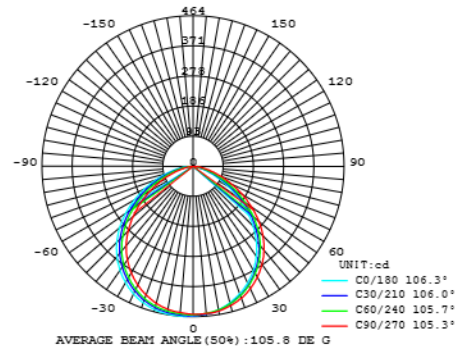

Apollo Mega Floor

Model
SLD-3655MFTE

Material
aluminum, oak

Light Source
LED 17W 2700K CRI90 1210lm

Feature
touch dimmer switch

Weight
8.8kg / 19.4lb

Cord
460cm / 181.1"

Color
matt black + copper cap + oak wood tripod
matt black + copper cap + black wood tripod