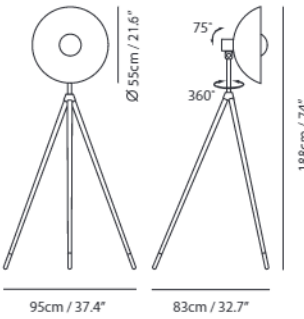

By Chen, Chao Cheng 陳昭成

matt black + copper cap + oak wood tripod

matt black + copper cap + black wood tripod

**Apollo Mega Floor**

**Model**  
SLD-3655MFTE

**Material**  
aluminum, oak

**Light Source**  
LED 17W 2700K CRI90 1210lm

**Feature**  
touch dimmer switch

**Weight**  
8.8kg / 19.4lb

**Cord**  
460cm / 181.1"

**Color**  
matt black + copper cap + oak wood tripod  
matt black + copper cap + black wood tripod

The simple yet eye-catching APOLLO aims to make a big impression in any space. The oversize shade embraces and reflects light at the same time, preventing the light from being visible and causing glare. Available in two sizes, the mega floor version comes with wooden tripods (in two colors), while the standard version comes with steel tripod in black. Both versions come equip with touch-dimmer controls (located behind the shade), allowing users to enjoy flexible modes similar to the idiosyncrasies found in natural light.

**Weight**  
6.5kg / 14.4lb

**Cord**  
330cm / 129.9"

**Color**  
matt black + copper cap + black steel tripod