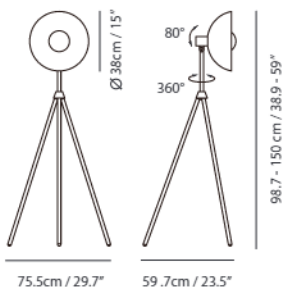

Apollo Floor

Model
SLD-3638MFTE

Material
aluminum, steel

Light Source
LED 13W 2700K CRI90 1105lm

Feature
touch dimmer switch

Weight
6.5kg / 14.4lb

Cord
330cm / 129.9"

Color
matt black + copper cap + black steel tripod