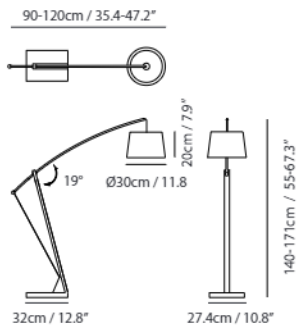

Archer Floor Mega

ARCHER is one of the brightest constellations in a summer night. The solid bow arm is constructed with beech. The bowstring is conveniently created for easy adjustment in the lamp's arm. The ARCHER is available in two floor sizes. Its base is solidly constructed with metal. With ingenuity and technique, the wires are concealed within the wooden body.

By Chen, Chao Cheng 陳昭成

matt black + beech

Archer Floor

Model
SQ-703FR

Material
fabric, steel, beech

Light Source
E26 1 x Max 60W

Feature
In-line on/off switch

Weight
12.8kg / 28lb

Cord
300cm / 118.1"

Color
● matt black + beech

Archer Floor Mega

Model
SQ-603FLR

Material
fabric, steel, beech, acrylic(diffuser)

Light Source
E26 3 x Max 60W

Feature
In-line on/off switch

Weight
33.5kg / 73.7lb

Cord
420cm / 165.4"

Color
● matt black + beech