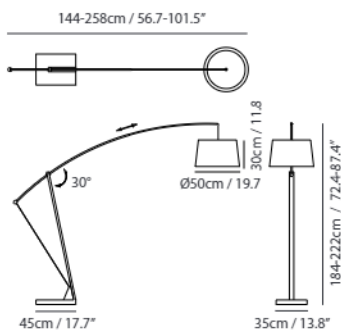

Archer Floor Mega

ARCHER is one of the brightest constellations in a summer night. The solid bow arm is constructed with beech. The bowstring is conveniently created for easy adjustment in the lamp's arm. The ARCHER is available in two floor sizes. Its base is solidly constructed with metal. With ingenuity and technique, the wires are concealed within the wooden body.

By Chen, Chao Cheng 陳昭成

matt black + beech

Archer Floor

Model
SQ-703FR

Material
fabric, steel, beech

Light Source
E26 1 x Max 60W

Feature
In-line on/off switch

Weight
12.8kg / 28lb

Cord
300cm / 118.1"

Color
● matt black + beech

Archer Floor Mega

Model
SQ-603FLR

Material
fabric, steel, beech, acrylic(diffuser)

Light Source
E26 3 x Max 60W

Feature
In-line on/off switch

Weight
33.5kg / 73.7lb

Cord
420cm / 165.4"

Color
● matt black + beech