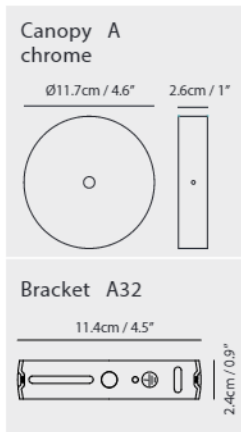

CASTLE SWING

SEEDDESIGN

www.SeedDesignUSA.com

"One, two, three; one, two, three" Inspired by the movement of a dancing woman's dress, the Castle SWING propels a solid concrete shade to move. A simple twist in the shape gives an otherwise heavy material a lightness that evokes a sense of song and dance.

By Li, Hui Lun 李慧倫

concrete gray

Castle Pendant Swing XS

Model
SQ-1251CP

Material
concrete, aluminum

Light Source
E12 1 x Max 25W

Weight
1.4kg / 3.1lb

Color
● concrete gray

Castle Pendant Swing S

Model
SQ-1252CP

Material
concrete, aluminum

Light Source
E26 1 x Max 60W

Weight
2.3kg / 5.1lb

Color
● concrete gray