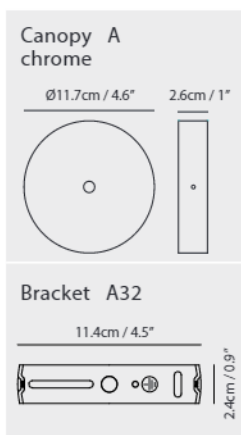

By Li, Hui Lun 李慧倫

concrete gray

Castle Pendant Swing XS

Model
SQ-1251CP

Material
concrete, aluminum

Light Source
E12 1 x Max 25W

Weight
1.4kg / 3.1lb

Color
● concrete gray

Castle Pendant Swing S

Model
SQ-1252CP

Material
concrete, aluminum

Light Source
E26 1 x Max 60W

Weight
2.3kg / 5.1lb

Color
● concrete gray