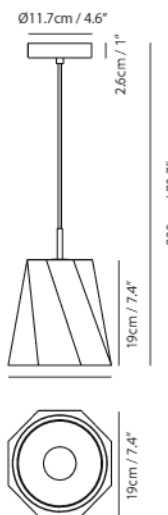

By Li, Hui Lun 李慧倫

concrete gray

Castle Pendant Swing XS

Model
SQ-1251CP

Material
concrete, aluminum

Light Source
E12 1 x Max 25W

Weight
1.4kg / 3.1lb

Color
● concrete gray

Castle Pendant Swing S

Model
SQ-1252CP

Material
concrete, aluminum

Light Source
E26 1 x Max 60W

Weight
2.3kg / 5.1lb

Color
● concrete gray