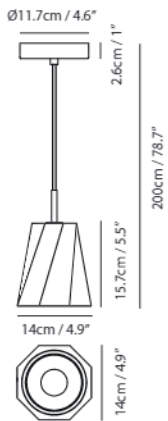

CASTLE SWING

SEEDDESIGN

www.SeedDesignUSA.com

"One, two, three; one, two, three" Inspired by the movement of a dancing woman's dress, the Castle SWING propels a solid concrete shade to move. A simple twist in the shape gives an otherwise heavy material a lightness that evokes a sense of song and dance.

By Li, Hui Lun 李慧倫

concrete gray

Castle Pendant Swing XS

Model
SQ-1251CP

Material
concrete, aluminum

Light Source
E12 1 x Max 25W

Weight
1.4kg / 3.1lb

Color
● concrete gray

Castle Pendant Swing S

Model
SQ-1252CP

Material
concrete, aluminum

Light Source
E26 1 x Max 60W

Weight
2.3kg / 5.1lb

Color
● concrete gray