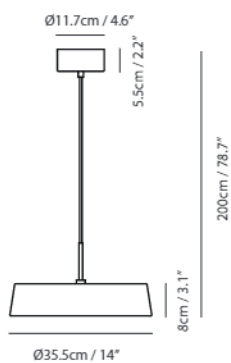

China LED Pendant

Model
SLD-6354MP

Material
steel

Light Source
LED 20W 2700K CRI90 1125lm

Driver
Built-in dimmable driver
(Triac dimming)

Weight
2.5kg / 5.5lb

Color
● matt black
● matt brass