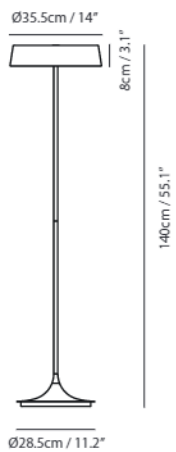

Weight
4.8kg / 10.6lb

Cord
200cm / 78.7"

Color

- matt black
- matt brass shade + matt black base & tube

matt black

matt brass shade +
matt black base & tube

China LED Floor

Model
SLD-6354MFE

Material
steel

Light Source
LED 18W 2700K CRI90 1125lm

Feature
Foot dimmer

Weight
8.5kg / 18.7lb

Cord
250cm / 98.4"

Color

- matt black
- matt brass shade + matt black base & tube

matt black