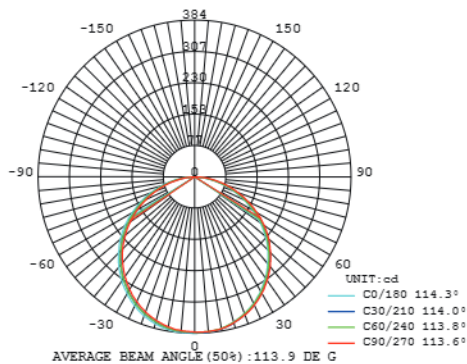

Material
steel

Light Source
LED 18W 2700K CRI90 1125lm

Feature
Foot dimmer

Weight
8.5kg / 18.7lb

Cord
250cm / 98.4"

Color

- matt black
- matt brass shade + matt black base & tube

matt black