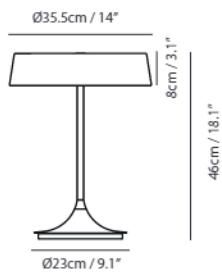

By Chen, Chao Cheng 陳昭成

matt black

matt brass shade +
matt black base & tube

China LED Table

Model
SLD-6354MDJ

Material
steel

Light Source
LED 18W 2700K CRI90 1125lm

Feature
DJ dimmer

Weight
4.8kg / 10.6lb

Cord
200cm / 78.7"

Color

- matt black
- matt brass shade + matt black base & tube

matt black

matt brass shade +
matt black base & tube

China LED Floor

Model
SLD-6354MFE

Material
steel

Light Source
LED 18W 2700K CRI90 1125lm

Feature
Foot dimmer

Weight
8.5kg / 18.7lb

Cord
250cm / 98.4"

Color

- matt black
- matt brass shade + matt black base & tube

matt black