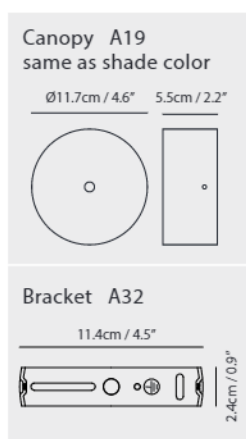

China LED Pendant

Model
SLD-6354MP

Material
steel

Light Source
LED 20W 2700K CRI90 1125lm

Driver
Built-in dimmable driver
(Triac dimming)

Weight
2.5kg / 5.5lb

Color
● matt black
● matt brass