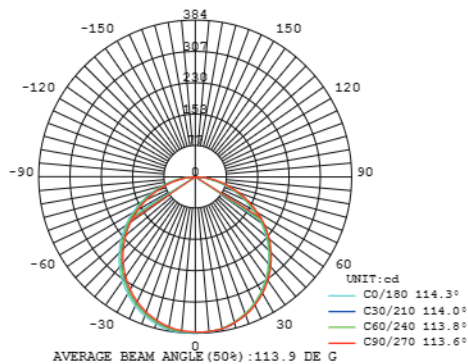

By Chen, Chao Cheng 陳昭成

matt black

matt brass shade +
matt black base & tube

China LED Table

Model
SLD-6354MDJ

Material
steel

Light Source
LED 18W 2700K CRI90 1125lm

Feature
DJ dimmer

Weight
4.8kg / 10.6lb

Cord
200cm / 78.7"

Color

- matt black
- matt brass shade + matt black base & tube

matt black

matt brass shade +
matt black base & tube

China LED Floor

Model
SLD-6354MFE