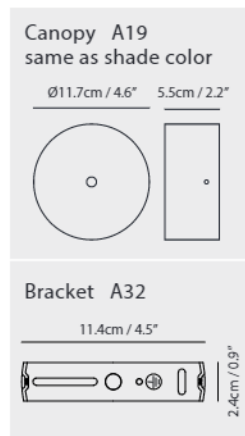

China LED Pendant

Model
SLD-6354MP

Material
steel

Light Source
LED 20W 2700K CRI90 1125lm

Driver
Built-in dimmable driver
(Triac dimming)

Weight
2.5kg / 5.5lb

Color
● matt black
● matt brass