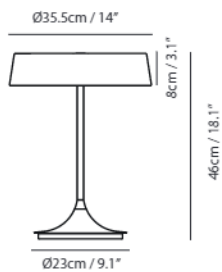

By Chen, Chao Cheng 陳昭成

matt black

matt brass shade +
matt black base & tube

China LED Table

Model
SLD-6354MDJ

Material
steel

Light Source
LED 18W 2700K CRI90 1125lm

Feature
DJ dimmer

Weight
4.8kg / 10.6lb

Cord
200cm / 78.7"

Color

- matt black
- matt brass shade + matt black base & tube

matt black

matt brass shade +
matt black base & tube

China LED Floor

Model
SLD-6354MFE

Material
steel

Light Source
LED 18W 2700K CRI90 1125lm

Feature
Foot dimmer

Weight
8.5kg / 18.7lb

Cord
250cm / 98.4"

Color

- matt black
- matt brass shade + matt black base & tube

CHINA LED