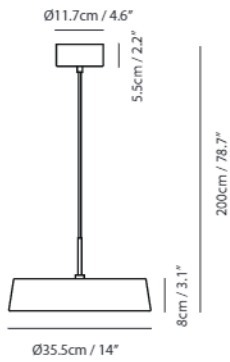

China LED Pendant

Model
SLD-6354MP

Material
steel

Light Source
LED 20W 2700K CRI90 1125lm

Driver
Built-in dimmable driver
(Triac dimming)

Weight
2.5kg / 5.5lb

Color
● matt black
● matt brass