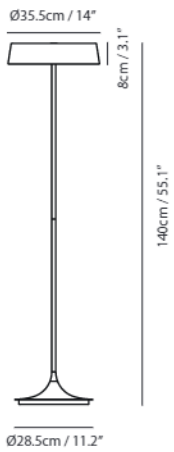

Weight
4.8kg / 10.6lb

Cord
200cm / 78.7"

Color

- matt black
- matt brass shade + matt black base & tube

matt black

matt brass shade +
matt black base & tube

China LED Floor

Model
SLD-6354MFE

Material
steel

Light Source
LED 18W 2700K CRI90 1125lm

Feature
Foot dimmer

Weight
8.5kg / 18.7lb

Cord
250cm / 98.4"

Color

- matt black
- matt brass shade + matt black base & tube

CHINA LED