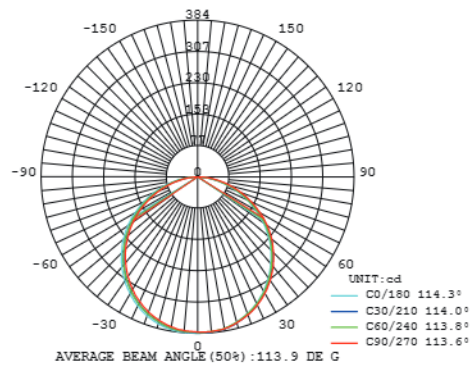

Material
steel

Light Source
LED 18W 2700K CRI90 1125lm

Feature
Foot dimmer

Weight
8.5kg / 18.7lb

Cord
250cm / 98.4"

Color

- matt black
- matt brass shade + matt black base & tube

CHINA LED