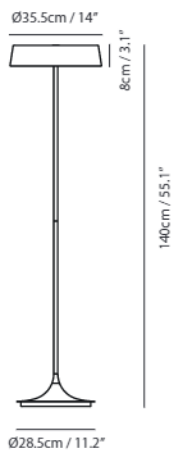

By Chen, Chao Cheng 陳昭成

matt black

matt brass shade +  
matt black base & tube

**China LED Table**

**Model**  
SLD-6354MDJ

**Material**  
steel

**Light Source**  
LED 18W 2700K CRI90 1125lm

**Feature**  
DJ dimmer

**Weight**  
4.8kg / 10.6lb

**Cord**  
200cm / 78.7"

**Color**

- matt black
- matt brass shade + matt black base & tube

matt black

matt brass shade +  
matt black base & tube

**China LED Floor**

**Model**  
SLD-6354MFE

**Material**  
steel

**Light Source**  
LED 18W 2700K CRI90 1125lm

**Feature**  
Foot dimmer

**Weight**  
8.5kg / 18.7lb

**Cord**  
250cm / 98.4"

**Color**

- matt black
- matt brass shade + matt black base & tube