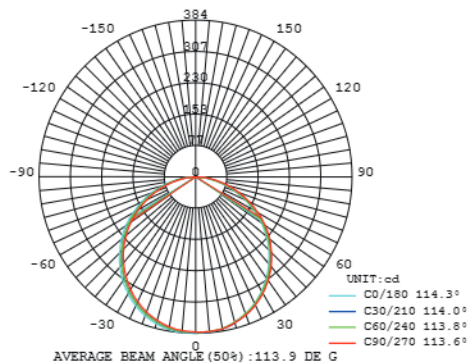

**Material**  
steel

**Light Source**  
LED 18W 2700K CRI90 1125lm

**Feature**  
Foot dimmer

**Weight**  
8.5kg / 18.7lb

**Cord**  
250cm / 98.4"

**Color**

- matt black
- matt brass shade + matt black base & tube