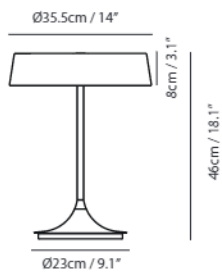

By Chen, Chao Cheng 陳昭成

matt black

matt brass shade +  
matt black base & tube

**China LED Table**

**Model**  
SLD-6354MDJ

**Material**  
steel

**Light Source**  
LED 18W 2700K CRI90 1125lm

**Feature**  
DJ dimmer

**Weight**  
4.8kg / 10.6lb

**Cord**  
200cm / 78.7"

**Color**

- matt black
- matt brass shade + matt black base & tube

matt black

matt brass shade +  
matt black base & tube

**China LED Floor**

**Model**  
SLD-6354MFE

**Material**  
steel

**Light Source**  
LED 18W 2700K CRI90 1125lm

**Feature**  
Foot dimmer

**Weight**  
8.5kg / 18.7lb

**Cord**  
250cm / 98.4"

**Color**

- matt black
- matt brass shade + matt black base & tube