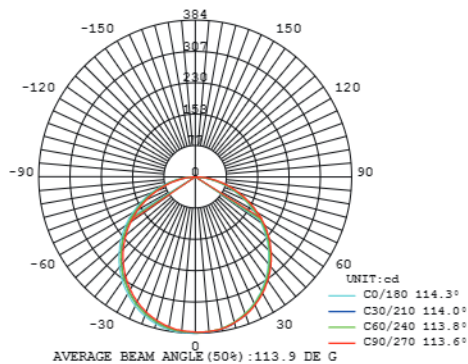

By Chen, Chao Cheng 陳昭成

matt black

matt brass shade +  
matt black base & tube

**China LED Table**

**Model**  
SLD-6354MDJ

**Material**  
steel

**Light Source**  
LED 18W 2700K CRI90 1125lm

**Feature**  
DJ dimmer

**Weight**  
4.8kg / 10.6lb

**Cord**  
200cm / 78.7"

**Color**

- matt black
- matt brass shade + matt black base & tube

matt black

matt brass shade +  
matt black base & tube

**China LED Floor**

**Model**  
SLD-6354MFE