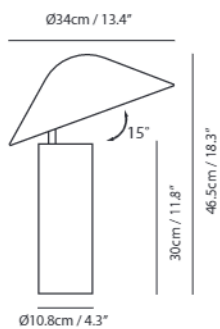

Damo Table

Model
SQ-339MDRS-1

Material
steel

Light Source
E26 1 x Max 60W

Feature
On/off push switch

Weight
4.4kg / 9.7lb

Color

- matt black
- matt white
- copper
- chrome
- champagne gold