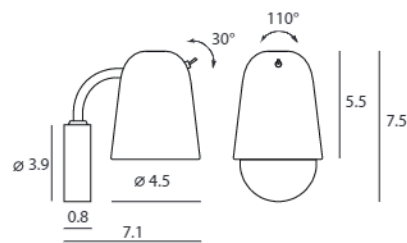

DOBI / 1

DOBI 多比

Catering to smaller scaled spaces, the DOBI offers a more petite version of the ever so popular DODO. Besides scaling down in size, the DOBI remains true to much of the original DODO features such as the incorporation of a dip switch, elongated dome shape, and adjustable shade. For those with a tight space to work with, but unwillingness to compromise on style, the DOBI is a must have.

Dobi Table

SQ-2181D
E12 1 x Max 30W
Shade rotatable
Dip switch
Black PVC cord

Material: steel

Color: shiny white shade & base + matt brass tube
copper shade + matt black base & tube

Dobi Wall

SQ-2181W
E12 1 x Max 30W
Shade rotatable
Dip switch

Material: steel

Color: shiny white shade & canopy + matt brass tube
copper shade + matt black tube & canopy
Canopy : same as shade color

Measurement : inches

DOBI / 2

shiny white + matt brass

copper + matt black

Measurement : inches

DOBI / 3