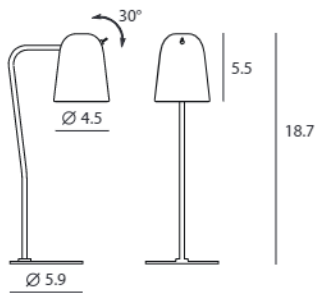

DOBI / 1

DOBI 多比

Catering to smaller scaled spaces, the DOBI offers a more petite version of the ever so popular DODO. Besides scaling down in size, the DOBI remains true to much of the original DODO features such as the incorporation of a dip switch, elongated dome shape, and adjustable shade. For those with a tight space to work with, but unwillingness to compromise on style, the DOBI is a must have.

Dobi Table

SQ-2181D
E12 1 x Max 30W
Shade rotatable
Dip switch
Black PVC cord

Material: steel

Color: shiny white shade & base + matt brass tube
copper shade + matt black base & tube

Dobi Wall

SQ-2181W
E12 1 x Max 30W
Shade rotatable
Dip switch

Material: steel

Color: shiny white shade & canopy + matt brass tube
copper shade + matt black tube & canopy
Canopy : same as shade color

Measurement : inches

DOBI / 2

shiny white + matt brass

copper + matt black

Measurement : inches

DOBI / 3