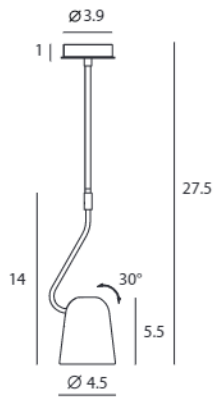

Dobi Table

SQ-2181D
E12 1 x Max 30W
Shade rotatable
Dip switch
Black PVC cord

Material: steel

Color: shiny white shade & base + matt brass tube
copper shade + matt black base & tube

Dobi Wall

SQ-2181W
E12 1 x Max 30W
Shade rotatable
Dip switch

Material: steel

Color: shiny white shade & canopy + matt brass tube
copper shade + matt black tube & canopy
Canopy : same as shade color

Measurement : inches

DOBI / 2

shiny white + matt brass

copper + matt black

Measurement : inches

DOBI / 3