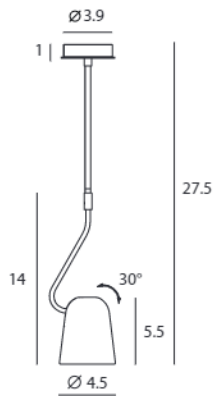

Dobi Table
SQ-2181D
E12 1 x Max 30W
Shade rotatable
Dip switch
Black PVC cord

Material: steel
Color: shiny white shade & base + matt brass tube
copper shade + matt black base & tube

Dobi Wall
SQ-2181W
E12 1 x Max 30W
Shade rotatable
Dip switch

Material: steel
Color: shiny white shade & canopy + matt brass tube
copper shade + matt black tube & canopy
Canopy : same as shade color

Measurement : inches
DOBI / 2

shiny white + matt brass

copper + matt black

Measurement : inches

DOBI / 3