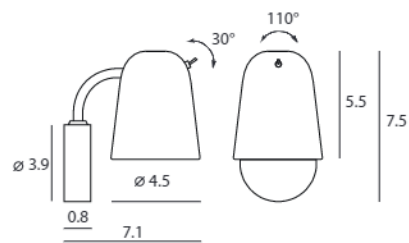

DOBI / 1

DOBI 多比

Catering to smaller scaled spaces, the DOBI offers a more petite version of the ever so popular DODO. Besides scaling down in size, the DOBI remains true to much of the original DODO features such as the incorporation of a dip switch, elongated dome shape, and adjustable shade. For those with a tight space to work with, but unwillingness to compromise on style, the DOBI is a must have.

Dobi Table
SQ-2181D
E12 1 x Max 30W
Shade rotatable
Dip switch
Black PVC cord

Material: steel
Color: shiny white shade & base + matt brass tube
copper shade + matt black base & tube

Dobi Wall
SQ-2181W
E12 1 x Max 30W
Shade rotatable
Dip switch

Material: steel
Color: shiny white shade & canopy + matt brass tube
copper shade + matt black tube & canopy
Canopy : same as shade color

Measurement : inches
DOBI / 2

shiny white + matt brass

copper + matt black

Measurement : inches

DOBI / 3