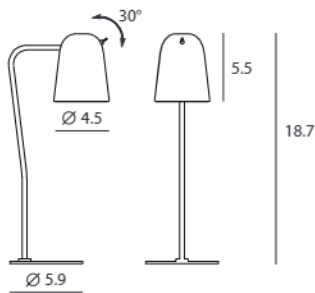

DOBI / 1

DOBI 多比

Catering to smaller scaled spaces, the DOBI offers a more petite version of the ever so popular DODO. Besides scaling down in size, the DOBI remains true to much of the original DODO features such as the incorporation of a dip switch, elongated dome shape, and adjustable shade. For those with a tight space to work with, but unwillingness to compromise on style, the DOBI is a must have.

Dobi Table
SQ-2181D
E12 1 x Max 30W
Shade rotatable
Dip switch
Black PVC cord

Material: steel
Color: shiny white shade & base + matt brass tube
copper shade + matt black base & tube

Dobi Wall
SQ-2181W
E12 1 x Max 30W
Shade rotatable
Dip switch

Material: steel
Color: shiny white shade & canopy + matt brass tube
copper shade + matt black tube & canopy
Canopy : same as shade color

Measurement : inches
DOBI / 2

shiny white + matt brass

copper + matt black

Measurement : inches

DOBI / 3