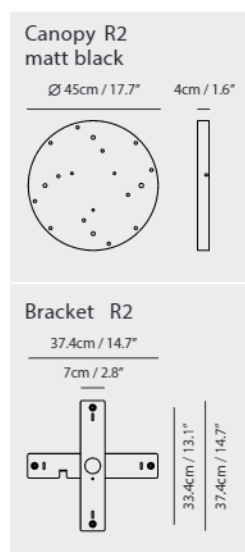

Dora Pendant PC12

Model
SLD-1010PC12

Material
glass, steel

Light Source
LED 12 x 6.5W 3000K CRI90 2495lm

Driver
Built-in dimmable driver, ring
height adjustable (Triac dimming)

Weight
20.8kg / 45.8lb

1. **Color**
2. matt black
   - copper
   - shiny brass
   - chrome