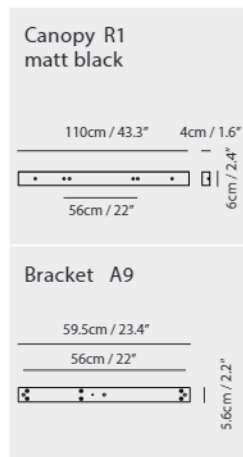

Light Source
LED 6.5W 3000K CRI90 250lm

Driver
Built-in dimmable driver
(Triac dimming)

Weight
1.2kg / 2.6lb

- Color**
- matt black
 - copper
 - shiny brass
 - chrome

Dora Pendant P3

Model
SLD-1010P3

Material
glass, steel

Light Source
LED 3 x 6.5W 3000K CRI90 678lm

Driver
Built-in dimmable driver
(Triac dimming)

Weight
3.6kg / 7.9lb

- Color**
- matt black
 - copper
 - shiny brass
 - chrome

matt black

copper

shiny brass

chrome

Dora Pendant PL5

Model
SLD-1010PL5

Material
glass, steel

Light Source
LED 5 x 6.5W 3000K
CRI90 1226lm

Driver
Built-in dimmable driver
(Triac dimming)

Weight
6.7kg / 14.8lb

Color

- matt black
- copper
- shiny brass
- chrome