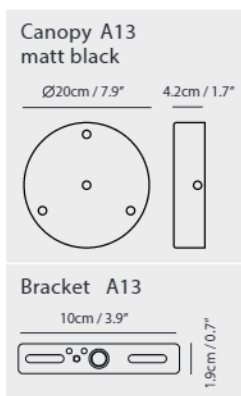

By Chang, Ting Ting 張婷婷

matt black

copper

shiny brass

chrome

Dora Pendant P1

Model
SLD-1010P

Material
glass, steel

Light Source
LED 6.5W 3000K CRI90 250lm

Driver
Built-in dimmable driver
(Triac dimming)

Weight
1.2kg / 2.6lb

- Color**
- matt black
 - copper
 - shiny brass
 - chrome

Dora Pendant P3

Model
SLD-1010P3

Material
glass, steel

Dora Pendant PL5

Model
SLD-1010PL5

Material
glass, steel

Light Source
LED 5 x 6.5W 3000K
CRI90 1226lm

Driver
Built-in dimmable driver
(Triac dimming)

Weight
6.7kg / 14.8lb

Color

- matt black
- copper
- shiny brass
- chrome