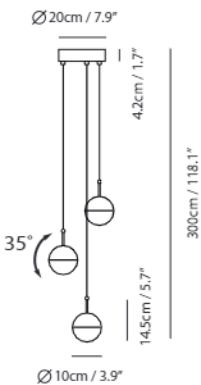

By Chang, Ting Ting 張婷婷

matt black

copper

shiny brass

chrome

Dora Pendant P1

Model
SLD-1010P

Material
glass, steel

Light Source
LED 6.5W 3000K CRI90 250lm

Driver
Built-in dimmable driver
(Triac dimming)

Weight
1.2kg / 2.6lb

- Color**
- matt black
 - copper
 - shiny brass
 - chrome

Dora Pendant P3

Model
SLD-1010P3

Material
glass, steel

Dora Pendant PL5

Model
SLD-1010PL5

Material
glass, steel

Light Source
LED 5 x 6.5W 3000K
CRI90 1226lm

Driver
Built-in dimmable driver
(Triac dimming)

Weight
6.7kg / 14.8lb

Color

- matt black
- copper
- shiny brass
- chrome

matt black

copper

shiny brass

chrome

Dora Pendant P12

Model
SLD-1010P12

Material
glass, steel

Light Source
LED 12 x 6.5W 3000K
CRI90 2495lm