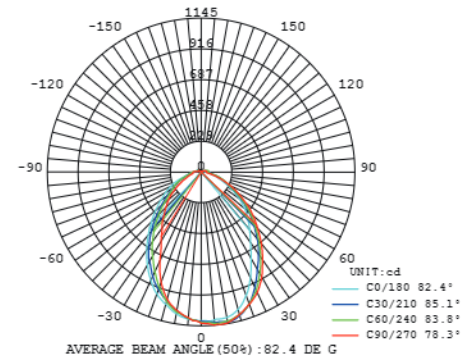

Dora Pendant PC12

Model
SLD-1010PC12

Material
glass, steel

Light Source
LED 12 x 6.5W 3000K CRI90 2495lm

Driver
Built-in dimmable driver, ring
height adjustable (Triac dimming)

Weight
20.8kg / 45.8lb

1. **Color**
2. matt black
   - copper
   - shiny brass
   - chrome