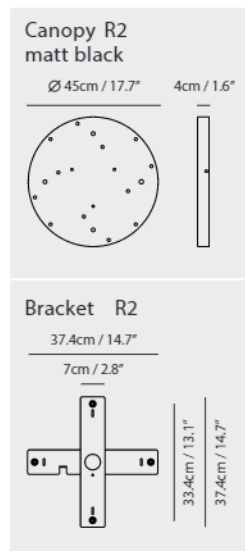

Dora Pendant PL5

Model
SLD-1010PL5

Material
glass, steel

Light Source
LED 5 x 6.5W 3000K
CRI90 1226lm

Driver
Built-in dimmable driver
(Triac dimming)

Weight
6.7kg / 14.8lb

Color

- matt black
- copper
- shiny brass
- chrome

matt black

copper

shiny brass

chrome

Dora Pendant P12

Model
SLD-1010P12

Material
glass, steel

Light Source
LED 12 x 6.5W 3000K
CRI90 2495lm