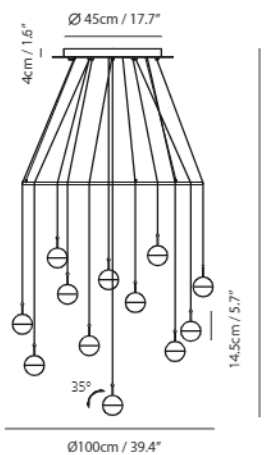

Dora Pendant PL5

Model
SLD-1010PL5

Material
glass, steel

Light Source
LED 5 x 6.5W 3000K
CRI90 1226lm

Driver
Built-in dimmable driver
(Triac dimming)

Weight
6.7kg / 14.8lb

Color

- matt black
- copper
- shiny brass
- chrome

matt black

copper

shiny brass

chrome

Dora Pendant P12

Model
SLD-1010P12

Material
glass, steel

Light Source
LED 12 x 6.5W 3000K
CRI90 2495lm

Driver
Built-in dimmable driver
(Triac dimming)

Weight
19.9kg / 43.8lb

- Color**
- matt black
 - copper
 - shiny brass
 - chrome

Dora Pendant PC12

Model
SLD-1010PC12

Material
glass, steel

Light Source
LED 12 x 6.5W 3000K CRI90 2495lm

Driver
Built-in dimmable driver, ring
height adjustable (Triac dimming)

Weight
20.8kg / 45.8lb

- Color**
- matt black
 - copper
 - shiny brass
 - chrome