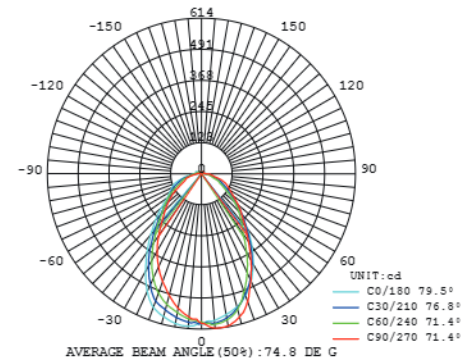

Dora Pendant PL5

Model
SLD-1010PL5

Material
glass, steel

Light Source
LED 5 x 6.5W 3000K
CRI90 1226lm

Driver
Built-in dimmable driver
(Triac dimming)

Weight
6.7kg / 14.8lb

Color

- matt black
- copper
- shiny brass
- chrome