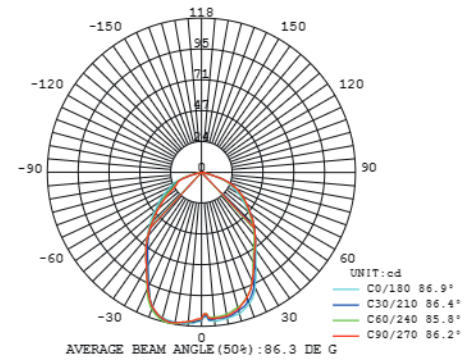

Light Source
LED 6.5W 3000K CRI90 250lm

Driver
Built-in dimmable driver
(Triac dimming)

Weight
1.2kg / 2.6lb

- Color**
- matt black
 - copper
 - shiny brass
 - chrome

Dora Pendant P3

Model
SLD-1010P3

Material
glass, steel