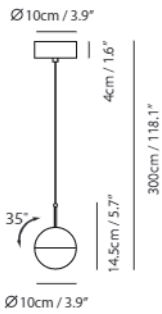

By Chang, Ting Ting 張婷婷

matt black

copper

shiny brass

chrome

Dora Pendant P1

Model
SLD-1010P

Material
glass, steel

Light Source
LED 6.5W 3000K CRI90 250lm

Driver
Built-in dimmable driver
(Triac dimming)

Weight
1.2kg / 2.6lb

- Color**
- matt black
 - copper
 - shiny brass
 - chrome

Dora Pendant P3

Model
SLD-1010P3

Material
glass, steel

Dora Pendant PL5

Model
SLD-1010PL5

Material
glass, steel

Light Source
LED 5 x 6.5W 3000K
CRI90 1226lm

Driver
Built-in dimmable driver
(Triac dimming)

Weight
6.7kg / 14.8lb

Color

- matt black
- copper
- shiny brass
- chrome