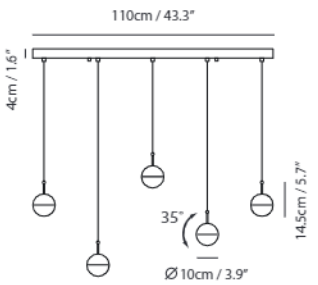

Light Source
LED 3 x 6.5W 3000K CRI90 678lm

Driver
Built-in dimmable driver
(Triac dimming)

Weight
3.6kg / 7.9lb

- Color**
- matt black
 - copper
 - shiny brass
 - chrome

matt black

copper

shiny brass

chrome