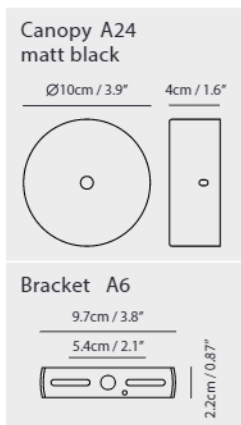

By Chang, Ting Ting 張婷婷

matt black

copper

shiny brass

chrome

Dora Pendant P1

Model
SLD-1010P

Material
glass, steel

Light Source
LED 6.5W 3000K CRI90 250lm

Driver
Built-in dimmable driver
(Triac dimming)

Weight
1.2kg / 2.6lb

- Color**
- matt black
 - copper
 - shiny brass
 - chrome

Dora Pendant P3

Model
SLD-1010P3

Material
glass, steel

Dora Pendant PL5

Model
SLD-1010PL5

Material
glass, steel

Light Source
LED 5 x 6.5W 3000K
CRI90 1226lm

Driver
Built-in dimmable driver
(Triac dimming)

Weight
6.7kg / 14.8lb

Color

- matt black
- copper
- shiny brass
- chrome