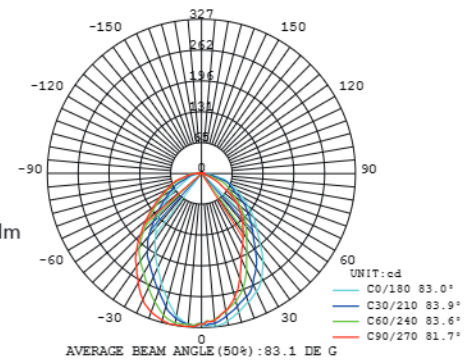

Dora Pendant P1

Model
SLD-1010P

Material
glass, steel

Light Source
LED 6.5W 3000K CRI90 250lm

Driver
Built-in dimmable driver
(Triac dimming)

Weight
1.2kg / 2.6lb

1. **Color**
2. matt black
   - copper
   - shiny brass
   - chrome

Dora Pendant P3

Model
SLD-1010P3

Material
glass, steel

Light Source
LED 3 x 6.5W 3000K CRI90 678lm

Driver
Built-in dimmable driver
(Triac dimming)

Weight
3.6kg / 7.9lb

1. **Color**
2. matt black
   - copper
   - shiny brass
   - chrome