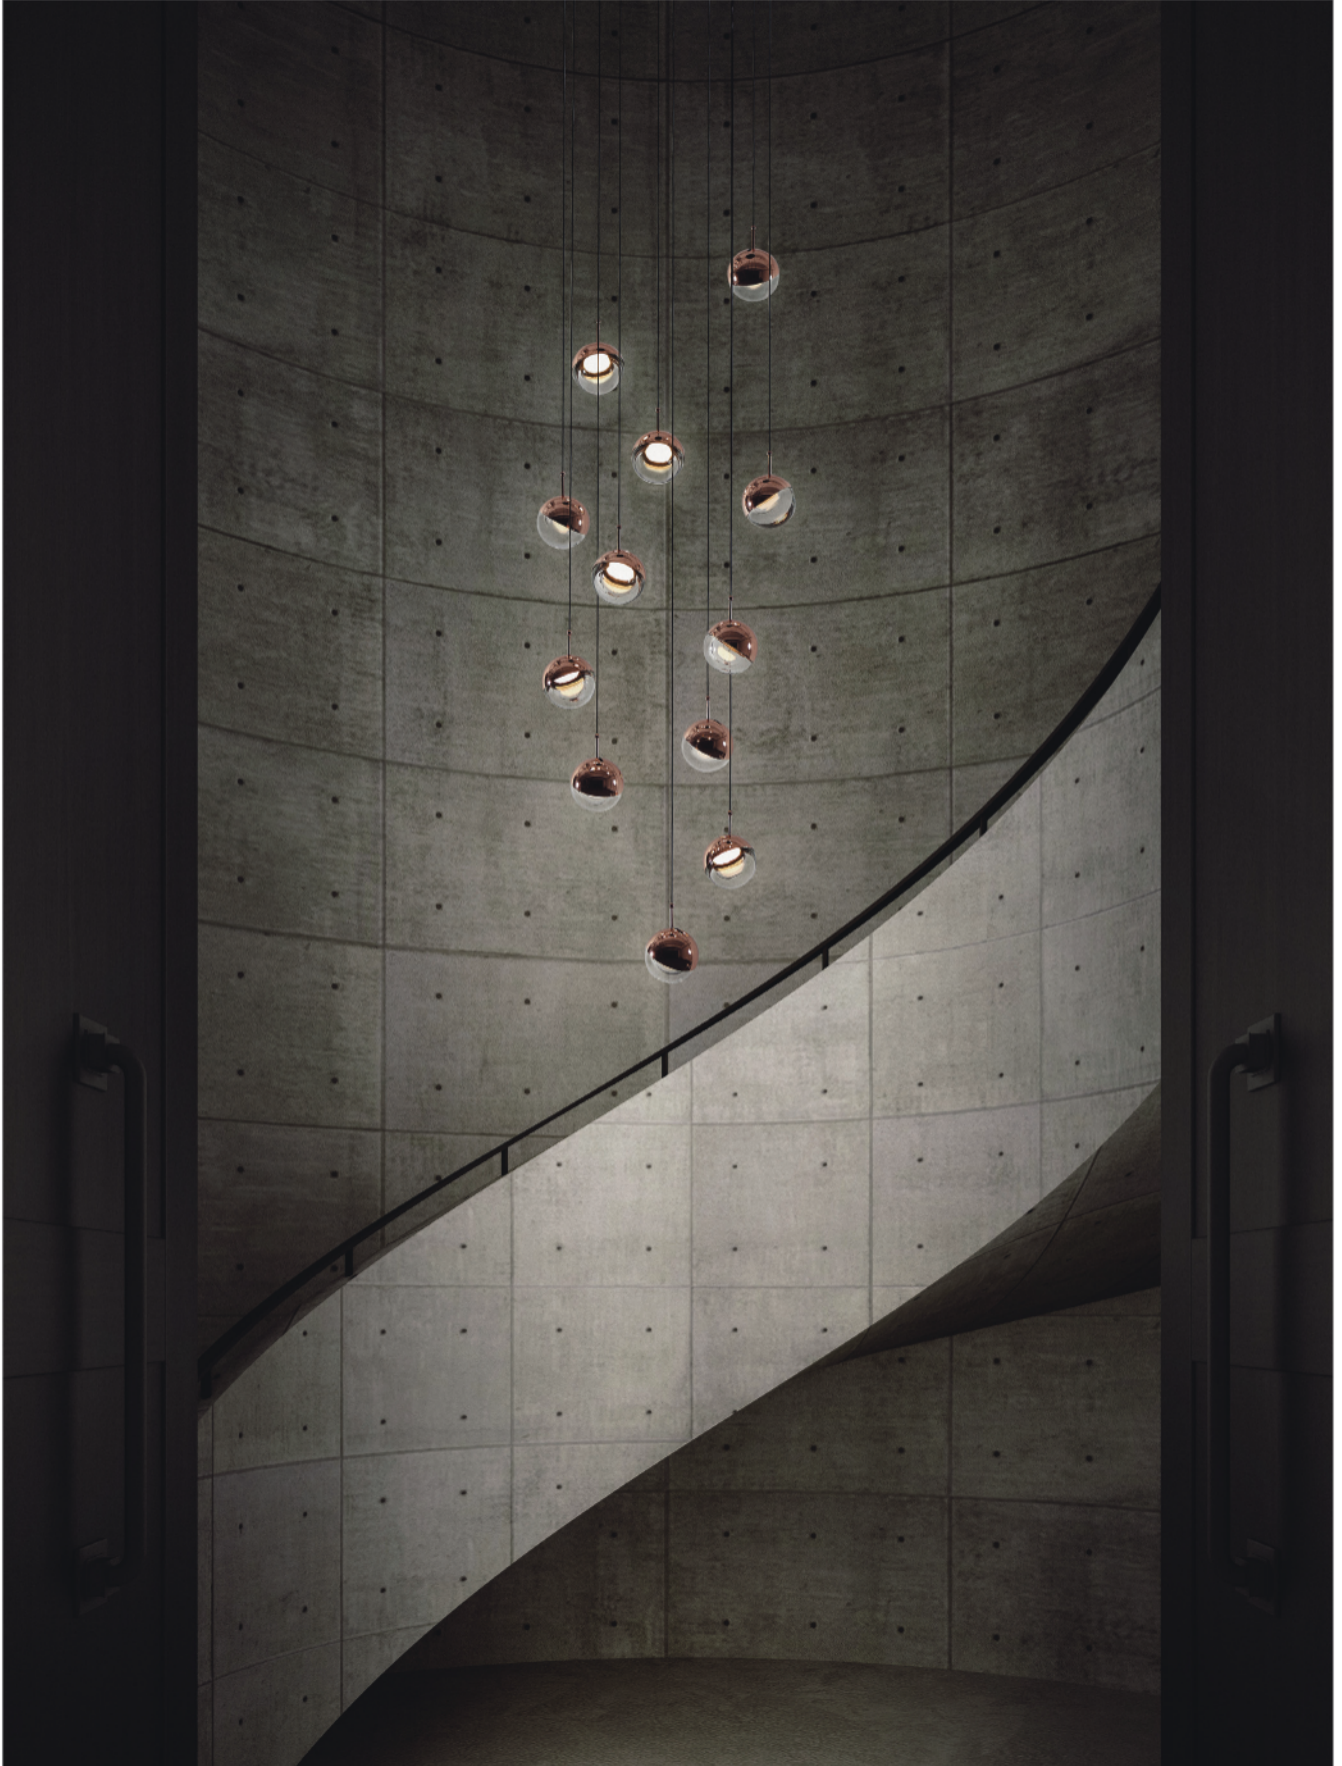

Our DORA collection is Oh So Chic! Our up-and-coming young designer, Ting, drew the inspiration from her childhood. She wanted to create a collection that was versatile, interactive, and fun. With DORA, end users can really be a child again. Have fun with the collection and hang it individually or in a cluster, in whatever position your heart desires. Combined with cutting edge technology, the DORA is embedded in a CRI 90 LED luminance that gently distributes the light. We conveniently offer three suspension methods: pendant, chandelier, and circular suspension.

By Chang, Ting Ting 張婷婷

matt black

copper

shiny brass

chrome

Dora Pendant P1

Model
SLD-1010P

Material
glass, steel

Dora Pendant PL5

Model
SLD-1010PL5

Material
glass, steel

Light Source
LED 5 x 6.5W 3000K
CRI90 1226lm

Driver
Built-in dimmable driver
(Triac dimming)

Weight
6.7kg / 14.8lb

- Color**
- matt black
 - copper
 - shiny brass
 - chrome

matt black

copper

shiny brass

chrome

Dora Pendant P12

Model
SLD-1010P12

Material
glass, steel

Light Source
LED 12 x 6.5W 3000K
CRI90 2495lm