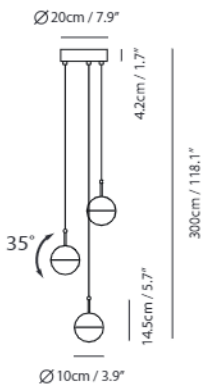

By Chang, Ting Ting 張婷婷

matt black

copper

shiny brass

chrome

Dora Pendant P1

Model
SLD-1010P

Material
glass, steel

Light Source
LED 6.5W 3000K CRI90 250lm

Driver
Built-in dimmable driver
(Triac dimming)

Weight
1.2kg / 2.6lb

- Color**
- matt black
 - copper
 - shiny brass
 - chrome

Dora Pendant P3

Model
SLD-1010P3

Material
glass, steel

Dora Pendant PL5

Model
SLD-1010PL5

Material
glass, steel

Light Source
LED 5 x 6.5W 3000K
CRI90 1226lm

Driver
Built-in dimmable driver
(Triac dimming)

Weight
6.7kg / 14.8lb

- Color**
- matt black
 - copper
 - shiny brass
 - chrome