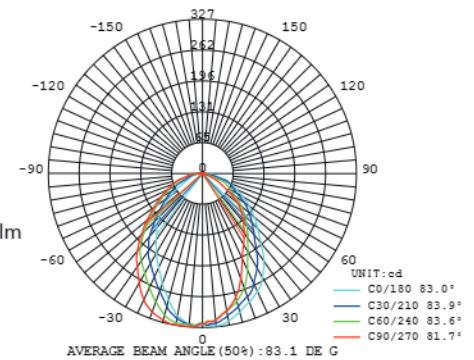

Dora Pendant P1

Model
SLD-1010P

Material
glass, steel

Light Source
LED 6.5W 3000K CRI90 250lm

Driver
Built-in dimmable driver
(Triac dimming)

Weight
1.2kg / 2.6lb

1. **Color**
2. matt black
   - copper
   - shiny brass
   - chrome

Dora Pendant P3

Model
SLD-1010P3

Material
glass, steel

Light Source
LED 3 x 6.5W 3000K CRI90 678lm

Driver
Built-in dimmable driver
(Triac dimming)

Weight
3.6kg / 7.9lb

1. **Color**
2. matt black
   - copper
   - shiny brass
   - chrome