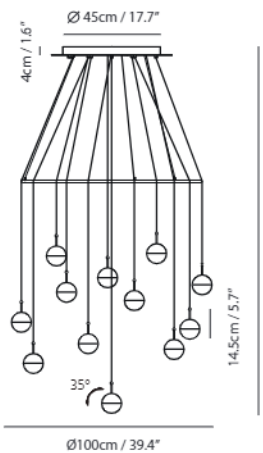

Dora Pendant PL5

Model
SLD-1010PL5

Material
glass, steel

Light Source
LED 5 x 6.5W 3000K
CRI90 1226lm

Driver
Built-in dimmable driver
(Triac dimming)

Weight
6.7kg / 14.8lb

- Color**
- matt black
 - copper
 - shiny brass
 - chrome

matt black

copper

shiny brass

chrome

Dora Pendant P12

Model
SLD-1010P12

Material
glass, steel

Light Source
LED 12 x 6.5W 3000K
CRI90 2495lm

Driver
Built-in dimmable driver
(Triac dimming)

Weight
19.9kg / 43.8lb

- Color**
- matt black
 - copper
 - shiny brass
 - chrome

Dora Pendant PC12

Model
SLD-1010PC12

Material
glass, steel

Light Source
LED 12 x 6.5W 3000K CRI90 2495lm

Driver
Built-in dimmable driver, ring
height adjustable (Triac dimming)

Weight
20.8kg / 45.8lb

- Color**
- matt black
 - copper
 - shiny brass
 - chrome