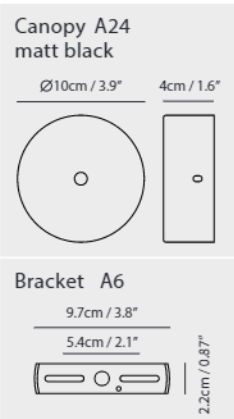

By Chang, Ting Ting 張婷婷

matt black

copper

shiny brass

chrome

Dora Pendant P1

Model
SLD-1010P

Material
glass, steel

Light Source
LED 6.5W 3000K CRI90 250lm

Driver
Built-in dimmable driver
(Triac dimming)

Weight
1.2kg / 2.6lb

- Color**
- matt black
 - copper
 - shiny brass
 - chrome

Dora Pendant P3

Model
SLD-1010P3

Material
glass, steel

Dora Pendant PL5

Model
SLD-1010PL5

Material
glass, steel

Light Source
LED 5 x 6.5W 3000K
CRI90 1226lm

Driver
Built-in dimmable driver
(Triac dimming)

Weight
6.7kg / 14.8lb

- Color**
- matt black
 - copper
 - shiny brass
 - chrome