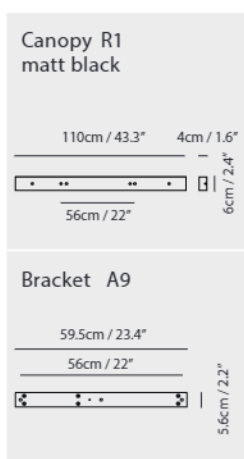

Light Source
LED 6.5W 3000K CRI90 250lm

Driver
Built-in dimmable driver
(Triac dimming)

Weight
1.2kg / 2.6lb

- Color**
- matt black
 - copper
 - shiny brass
 - chrome

Dora Pendant P3

Model
SLD-1010P3

Material
glass, steel

Light Source
LED 3 x 6.5W 3000K CRI90 678lm

Driver
Built-in dimmable driver
(Triac dimming)

Weight
3.6kg / 7.9lb

- Color**
- matt black
 - copper
 - shiny brass
 - chrome

matt black

copper

shiny brass

chrome

Dora Pendant PL5

Model
SLD-1010PL5

Material
glass, steel

Light Source
LED 5 x 6.5W 3000K
CRI90 1226lm

Driver
Built-in dimmable driver
(Triac dimming)

Weight
6.7kg / 14.8lb

- Color**
- matt black
 - copper
 - shiny brass
 - chrome