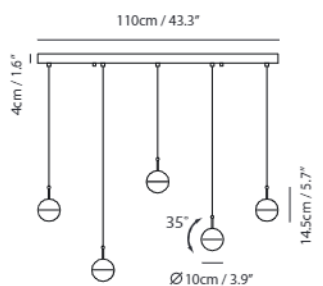

Light Source
LED 3 x 6.5W 3000K CRI90 678lm

Driver
Built-in dimmable driver
(Triac dimming)

Weight
3.6kg / 7.9lb

- Color**
- matt black
 - copper
 - shiny brass
 - chrome

matt black

copper

shiny brass

chrome