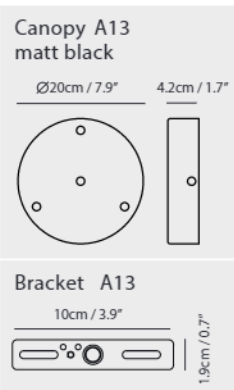

By Chang, Ting Ting 張婷婷

matt black

copper

shiny brass

chrome

Dora Pendant P1

Model
SLD-1010P

Material
glass, steel

Light Source
LED 6.5W 3000K CRI90 250lm

Driver
Built-in dimmable driver
(Triac dimming)

Weight
1.2kg / 2.6lb

- Color**
- matt black
 - copper
 - shiny brass
 - chrome

Dora Pendant P3

Model
SLD-1010P3

Material
glass, steel

Dora Pendant PL5

Model
SLD-1010PL5

Material
glass, steel

Light Source
LED 5 x 6.5W 3000K
CRI90 1226lm

Driver
Built-in dimmable driver
(Triac dimming)

Weight
6.7kg / 14.8lb

- Color**
- matt black
 - copper
 - shiny brass
 - chrome