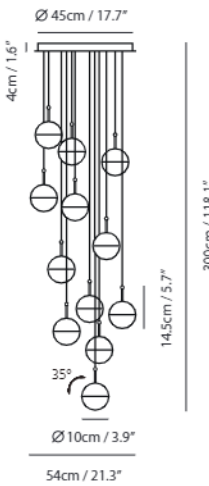

Dora Pendant PL5

Model
SLD-1010PL5

Material
glass, steel

Light Source
LED 5 x 6.5W 3000K
CRI90 1226lm

Driver
Built-in dimmable driver
(Triac dimming)

Weight
6.7kg / 14.8lb

- Color**
- matt black
 - copper
 - shiny brass
 - chrome

matt black

copper

shiny brass

chrome

Dora Pendant P12

Model
SLD-1010P12

Material
glass, steel

Light Source
LED 12 x 6.5W 3000K
CRI90 2495lm

Driver
Built-in dimmable driver
(Triac dimming)

Weight
19.9kg / 43.8lb

- Color**
- matt black
 - copper
 - shiny brass
 - chrome

Dora Pendant PC12

Model
SLD-1010PC12

Material
glass, steel

Light Source
LED 12 x 6.5W 3000K CRI90 2495lm

Driver
Built-in dimmable driver, ring
height adjustable (Triac dimming)

Weight
20.8kg / 45.8lb

- Color**
- matt black
 - copper
 - shiny brass
 - chrome