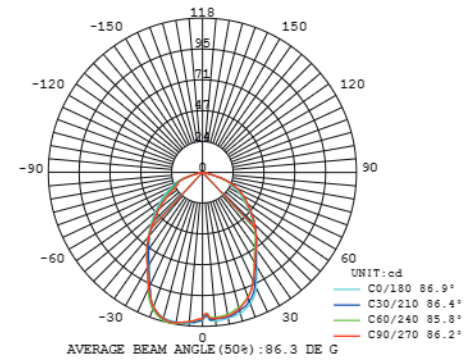

Light Source
LED 6.5W 3000K CRI90 250lm

Driver
Built-in dimmable driver
(Triac dimming)

Weight
1.2kg / 2.6lb

- Color**
- matt black
 - copper
 - shiny brass
 - chrome

Dora Pendant P3

Model
SLD-1010P3

Material
glass, steel