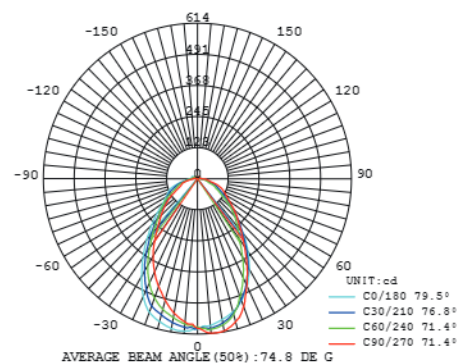

Dora Pendant PL5

Model
SLD-1010PL5

Material
glass, steel

Light Source
LED 5 x 6.5W 3000K
CRI90 1226lm

Driver
Built-in dimmable driver
(Triac dimming)

Weight
6.7kg / 14.8lb

- Color**
- matt black
 - copper
 - shiny brass
 - chrome