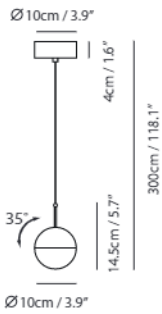

By Chang, Ting Ting 張婷婷

matt black

copper

shiny brass

chrome

Dora Pendant P1

Model
SLD-1010P

Material
glass, steel

Light Source
LED 6.5W 3000K CRI90 250lm

Driver
Built-in dimmable driver
(Triac dimming)

Weight
1.2kg / 2.6lb

- Color**
- matt black
 - copper
 - shiny brass
 - chrome

Dora Pendant P3

Model
SLD-1010P3

Material
glass, steel

Dora Pendant PL5

Model
SLD-1010PL5

Material
glass, steel

Light Source
LED 5 x 6.5W 3000K
CRI90 1226lm

Driver
Built-in dimmable driver
(Triac dimming)

Weight
6.7kg / 14.8lb

- Color**
- matt black
 - copper
 - shiny brass
 - chrome