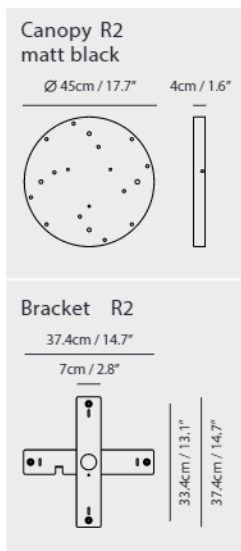

Dora Pendant PL5

Model
SLD-1010PL5

Material
glass, steel

Light Source
LED 5 x 6.5W 3000K
CRI90 1226lm

Driver
Built-in dimmable driver
(Triac dimming)

Weight
6.7kg / 14.8lb

- Color**
- matt black
 - copper
 - shiny brass
 - chrome

matt black

copper

shiny brass

chrome

Dora Pendant P12

Model
SLD-1010P12

Material
glass, steel

Light Source
LED 12 x 6.5W 3000K
CRI90 2495lm