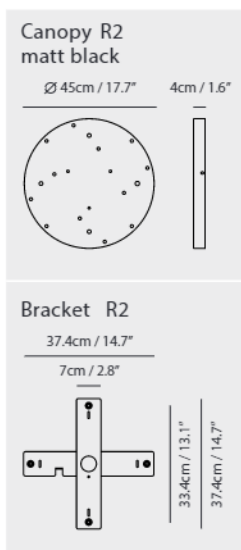

Dora Pendant PC12

Model
SLD-1010PC12

Material
glass, steel

Light Source
LED 12 x 6.5W 3000K CRI90 2495lm

Driver
Built-in dimmable driver, ring
height adjustable (Triac dimming)

Weight
20.8kg / 45.8lb

1. **Color**
2. matt black
   - copper
   - shiny brass
   - chrome