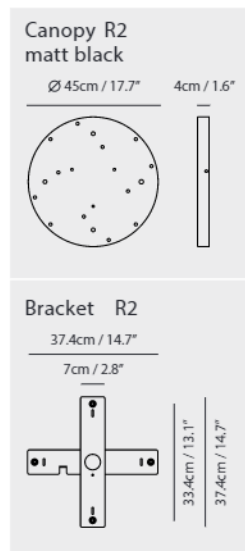

Dora Pendant PL5

Model
SLD-1010PL5

Material
glass, steel

Light Source
LED 5 x 6.5W 3000K
CRI90 1226lm

Driver
Built-in dimmable driver
(Triac dimming)

Weight
6.7kg / 14.8lb

- Color**
- matt black
 - copper
 - shiny brass
 - chrome

matt black

copper

shiny brass

chrome

Dora Pendant P12

Model
SLD-1010P12

Material
glass, steel

Light Source
LED 12 x 6.5W 3000K
CRI90 2495lm