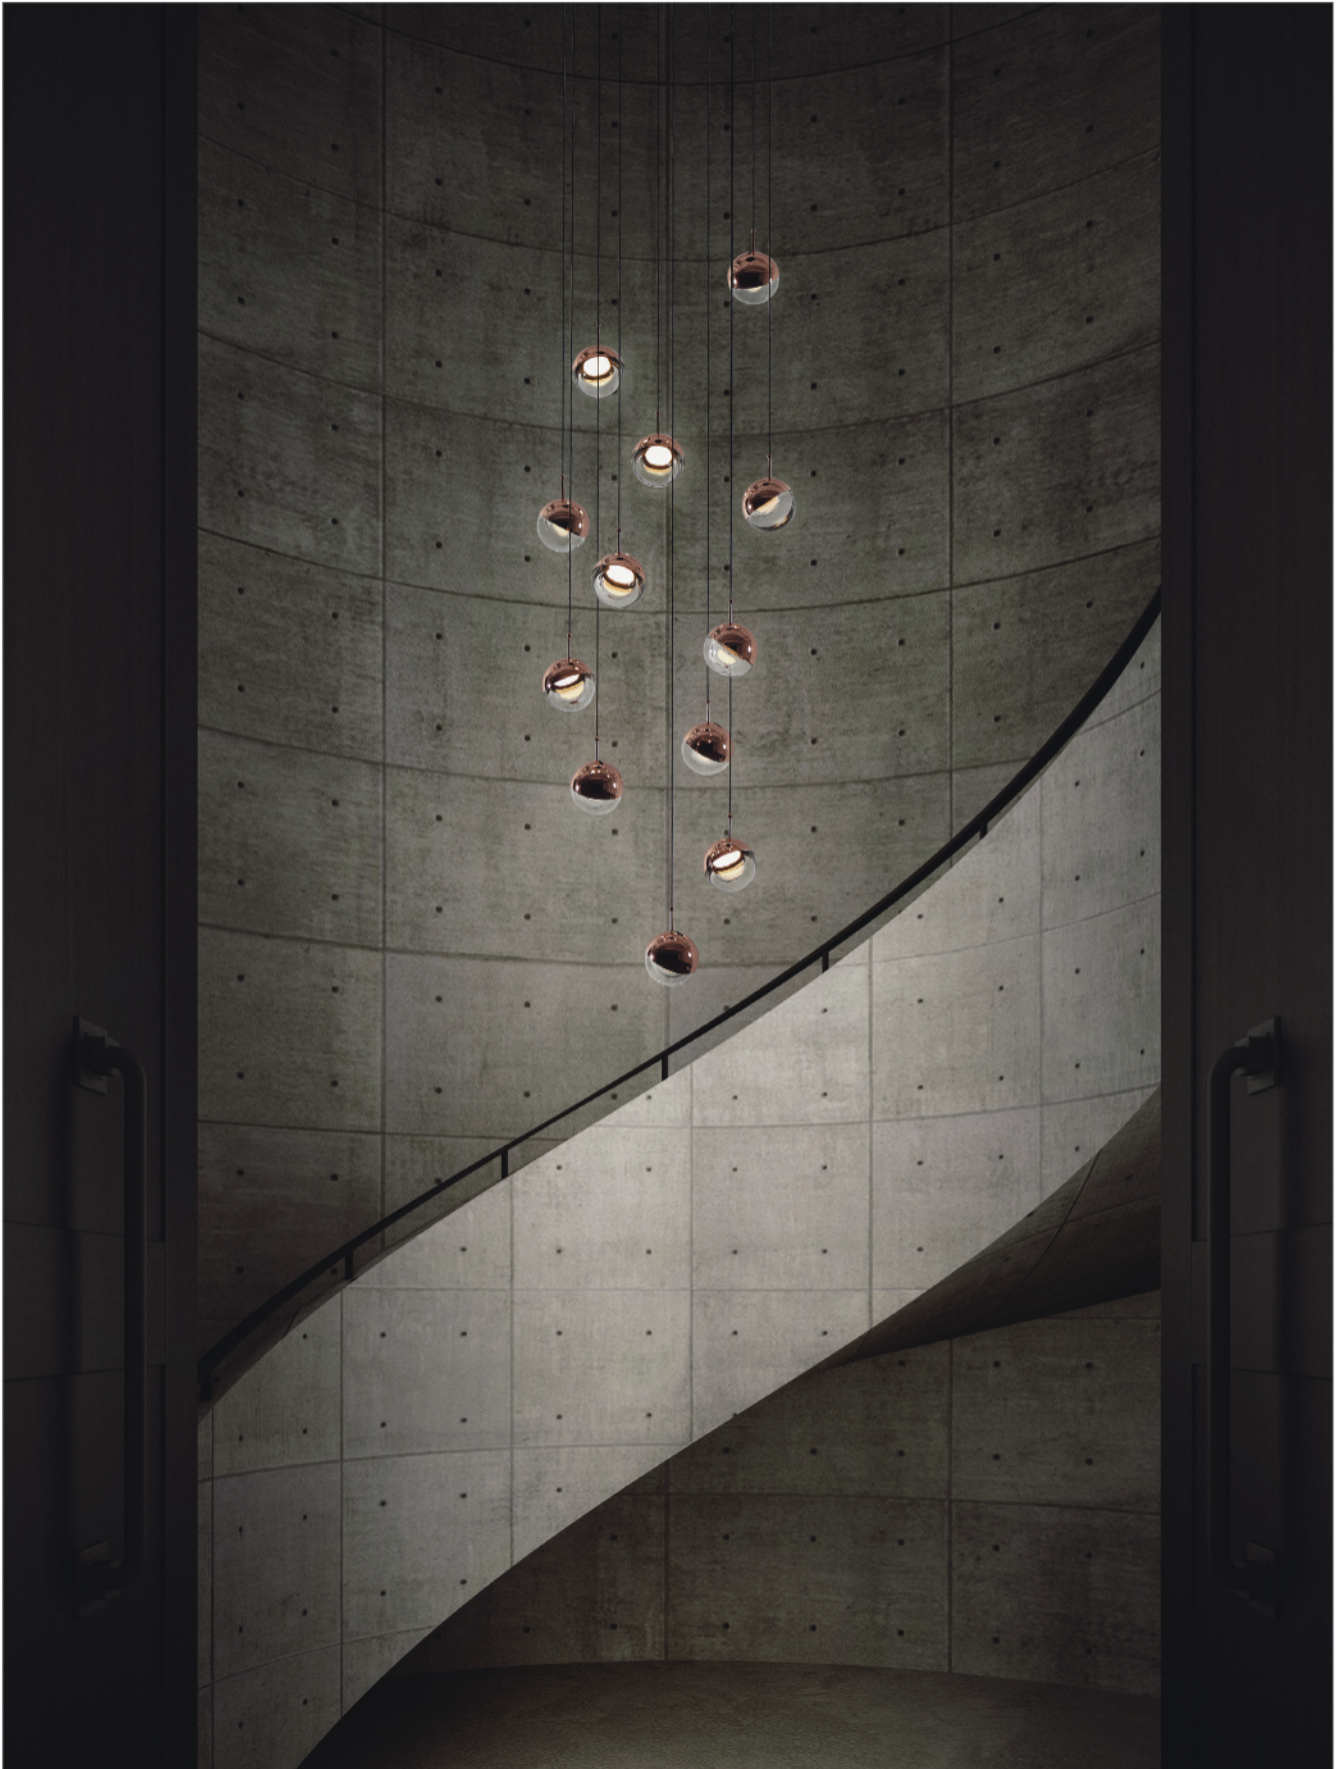

Our DORA collection is Oh So Chic! Our up-and-coming young designer, Ting, drew the inspiration from her childhood. She wanted to create a collection that was versatile, interactive, and fun. With DORA, end users can really be a child again. Have fun with the collection and hang it individually or in a cluster, in whatever position your heart desires. Combined with cutting edge technology, the DORA is embedded in a CRI 90 LED luminance that gently distributes the light. We conveniently offer three suspension methods: pendant, chandelier, and circular suspension.

Dora Pendant PL5

Model
SLD-1010PL5

Material
glass, steel

Light Source
LED 5 x 6.5W 3000K
CRI90 1226lm

Driver
Built-in dimmable driver
(Triac dimming)

Weight
6.7kg / 14.8lb

- Color**
- matt black
 - copper
 - shiny brass
 - chrome

matt black

copper

shiny brass

chrome

Dora Pendant P12

Model
SLD-1010P12

Material
glass, steel

Light Source
LED 12 x 6.5W 3000K
CRI90 2495lm