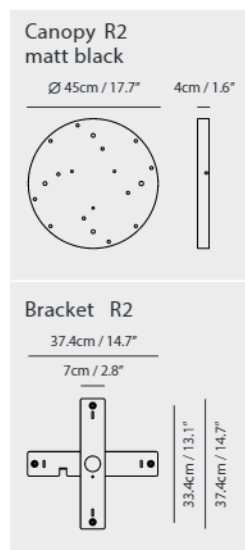

Dora Pendant PC12

Model
SLD-1010PC12

Material
glass, steel

Light Source
LED 12 x 6.5W 3000K CRI90 2495lm

Driver
Built-in dimmable driver, ring
height adjustable (Triac dimming)

Weight
20.8kg / 45.8lb

1. **Color**
2. matt black
   - copper
   - shiny brass
   - chrome