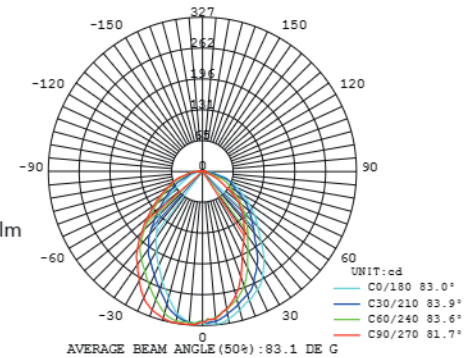

Dora Pendant P1

Model
SLD-1010P

Material
glass, steel

Light Source
LED 6.5W 3000K CRI90 250lm

Driver
Built-in dimmable driver
(Triac dimming)

Weight
1.2kg / 2.6lb

1. **Color**
2. matt black
   - copper
   - shiny brass
   - chrome

Dora Pendant P3

Model
SLD-1010P3

Material
glass, steel

Light Source
LED 3 x 6.5W 3000K CRI90 678lm

Driver
Built-in dimmable driver
(Triac dimming)

Weight
3.6kg / 7.9lb

1. **Color**
2. matt black
   - copper
   - shiny brass
   - chrome