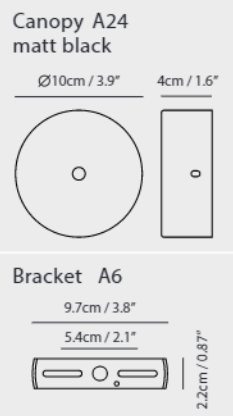

By Chang, Ting Ting 張婷婷

matt black

copper

shiny brass

chrome

Dora Pendant P1

Model
SLD-1010P

Material
glass, steel

Light Source
LED 6.5W 3000K CRI90 250lm

Driver
Built-in dimmable driver
(Triac dimming)

Weight
1.2kg / 2.6lb

- Color**
- matt black
 - copper
 - shiny brass
 - chrome

Dora Pendant P3

Model
SLD-1010P3

Material
glass, steel

Dora Pendant PL5

Model
SLD-1010PL5

Material
glass, steel

Light Source
LED 5 x 6.5W 3000K
CRI90 1226lm

Driver
Built-in dimmable driver
(Triac dimming)

Weight
6.7kg / 14.8lb

- Color**
- matt black
 - copper
 - shiny brass
 - chrome