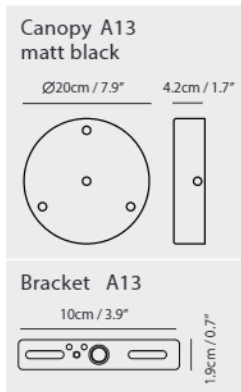

By Chang, Ting Ting 張婷婷

matt black

copper

shiny brass

chrome

Dora Pendant P1

Model
SLD-1010P

Material
glass, steel

Light Source
LED 6.5W 3000K CRI90 250lm

Driver
Built-in dimmable driver
(Triac dimming)

Weight
1.2kg / 2.6lb

- Color**
- matt black
 - copper
 - shiny brass
 - chrome

Dora Pendant P3

Model
SLD-1010P3

Material
glass, steel

Dora Pendant PL5

Model
SLD-1010PL5

Material
glass, steel

Light Source
LED 5 x 6.5W 3000K
CRI90 1226lm

Driver
Built-in dimmable driver
(Triac dimming)

Weight
6.7kg / 14.8lb

- Color**
- matt black
 - copper
 - shiny brass
 - chrome