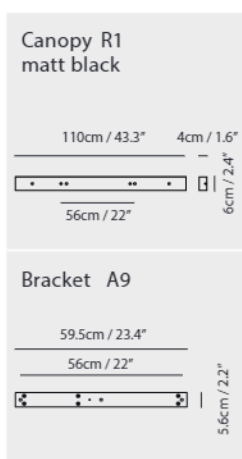

Light Source
LED 6.5W 3000K CRI90 250lm

Driver
Built-in dimmable driver
(Triac dimming)

Weight
1.2kg / 2.6lb

- Color**
- matt black
 - copper
 - shiny brass
 - chrome

Dora Pendant P3

Model
SLD-1010P3

Material
glass, steel

Light Source
LED 3 x 6.5W 3000K CRI90 678lm

Driver
Built-in dimmable driver
(Triac dimming)

Weight
3.6kg / 7.9lb

- Color**
- matt black
 - copper
 - shiny brass
 - chrome

matt black

copper

shiny brass

chrome

Dora Pendant PL5

Model
SLD-1010PL5

Material
glass, steel

Light Source
LED 5 x 6.5W 3000K
CRI90 1226lm

Driver
Built-in dimmable driver
(Triac dimming)

Weight
6.7kg / 14.8lb

- Color**
- matt black
 - copper
 - shiny brass
 - chrome