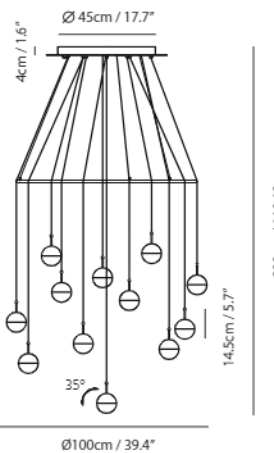

Dora Pendant PL5

Model
SLD-1010PL5

Material
glass, steel

Light Source
LED 5 x 6.5W 3000K
CRI90 1226lm

Driver
Built-in dimmable driver
(Triac dimming)

Weight
6.7kg / 14.8lb

- Color**
- matt black
 - copper
 - shiny brass
 - chrome

matt black

copper

shiny brass

chrome

Dora Pendant P12

Model
SLD-1010P12

Material
glass, steel

Light Source
LED 12 x 6.5W 3000K
CRI90 2495lm

Driver
Built-in dimmable driver
(Triac dimming)

Weight
19.9kg / 43.8lb

- Color**
- matt black
 - copper
 - shiny brass
 - chrome

Dora Pendant PC12

Model
SLD-1010PC12

Material
glass, steel

Light Source
LED 12 x 6.5W 3000K CRI90 2495lm

Driver
Built-in dimmable driver, ring
height adjustable (Triac dimming)

Weight
20.8kg / 45.8lb

- Color**
- matt black
 - copper
 - shiny brass
 - chrome