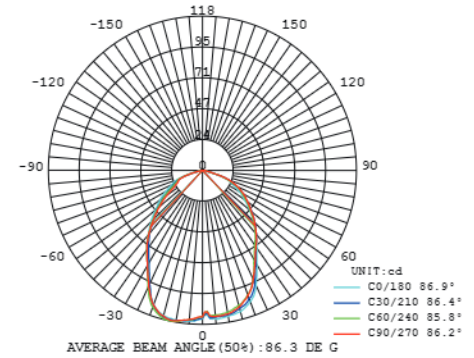

Light Source
LED 6.5W 3000K CRI90 250lm

Driver
Built-in dimmable driver
(Triac dimming)

Weight
1.2kg / 2.6lb

- Color**
- matt black
 - copper
 - shiny brass
 - chrome

Dora Pendant P3

Model
SLD-1010P3

Material
glass, steel