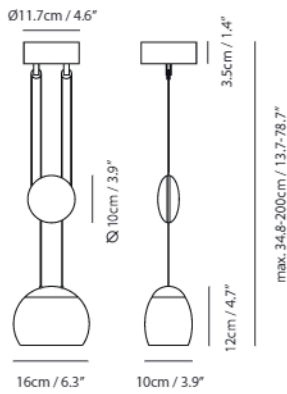

By Chen, Chao Cheng 陳昭成

matt opal + copper cap

matt opal + matt brass cap

Jojo LED Pendant

Model
SLD-880

Material
mouth-blown glass, steel

Light Source
LED 9W 2700K CRI90 555lm

Driver
Built-in dimmable driver
(Triac dimming)

Feature
Silver braided wire

Weight
1.7kg / 3.7lb

- Color**
-  matt opal + copper cap
 -  matt opal + matt brass cap