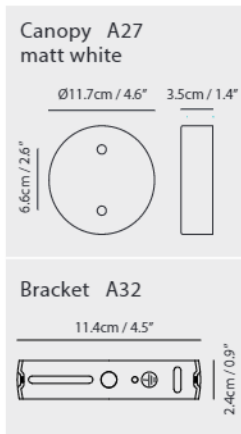

By Chen, Chao Cheng 陳昭成

matt opal + copper cap

matt opal + matt brass cap

Jojo LED Pendant

Model
SLD-880

Material
mouth-blown glass, steel

Light Source
LED 9W 2700K CRI90 555lm

Driver
Built-in dimmable driver
(Triac dimming)

Feature
Silver braided wire

Weight
1.7kg / 3.7lb

- Color**
-  matt opal + copper cap
 -  matt opal + matt brass cap