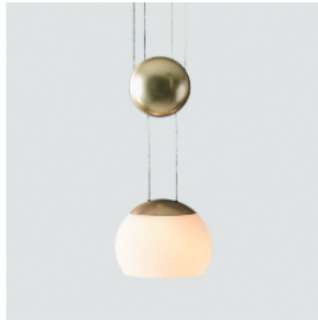

Photo Credit - Mobi interior Design

With a height-adjustable shade inspired by the movement of a Yo-Yo, the JoJo pendant is in a traditional shape with modern sensibilities. Lit with an LED bulb, the JoJo casts a gentle, calm illumination through the mouth-blown opal shade.

By Chen, Chao Cheng 陳昭成

matt opal + copper cap

matt opal + matt brass cap

Jojo LED Pendant

Model
SLD-880

Material
mouth-blown glass, steel

Light Source
LED 9W 2700K CRI90 555lm

Driver
Built-in dimmable driver
(Triac dimming)

Feature
Silver braided wire

Weight
1.7kg / 3.7lb

- Color**
-  matt opal + copper cap
 -  matt opal + matt brass cap