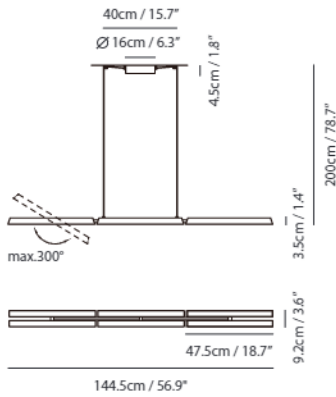

Konnect Pendant PL6

Model
SLD-3983PL6

Material
steel, PC

Light Source
LED 6 x 5.5W 3000K CRI98 1529lm

Dimming
0-10V

Weight
2.5kg / 5.5lb

1. **Color**
2. champagne gold + matt black canopy
   - matt black + matt black canopy