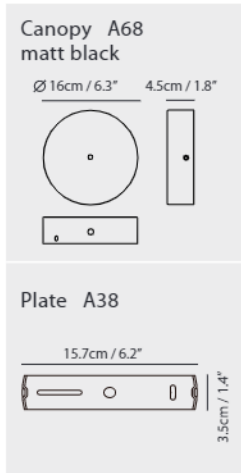

Konnect Pendant PL6

Model
SLD-3983PL6

Material
steel, PC

Light Source
LED 6 x 5.5W 3000K CRI98 1529lm

Dimming
0-10V

Weight
2.5kg / 5.5lb

1. **Color**
2. champagne gold + matt black canopy
   - matt black + matt black canopy