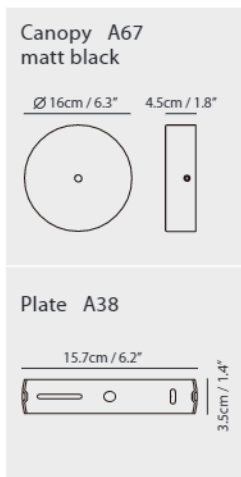

Konnect Pendant PV4

Model
SLD-3983PV4

Material
steel, PC

Light Source
LED 4 x 5.5W 3000K CRI98 949lm

Dimming
0-10V

Weight
1.8kg / 4.0lb

Color
 champagne gold + matt black canopy
 matt black + matt black canopy