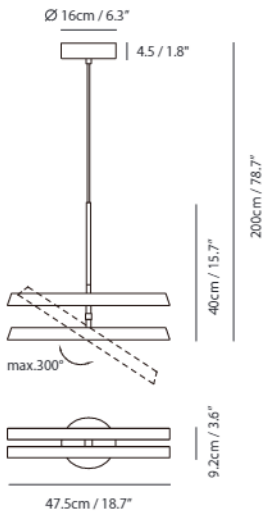

Konnect Pendant PV4

Model
SLD-3983PV4

Material
steel, PC

Light Source
LED 4 x 5.5W 3000K CRI98 949lm

Dimming
0-10V

Weight
1.8kg / 4.0lb

Color
 champagne gold + matt black canopy
 matt black + matt black canopy