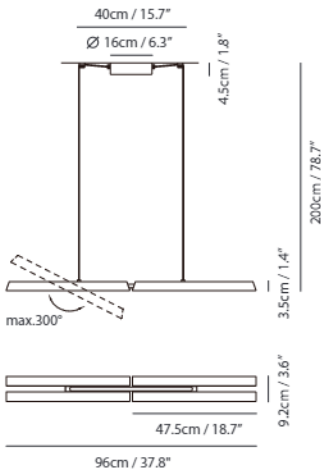

Konnect Pendant PL4

Model
SLD-3983PL4

Material
steel, PC

Light Source
LED 4 x 5.5W 3000K CRI98 1052lm

Dimming
0-10V

Weight
1.8kg / 4.0lb

1. **Color**
2. champagne gold + matt black canopy
   - matt black + matt black canopy