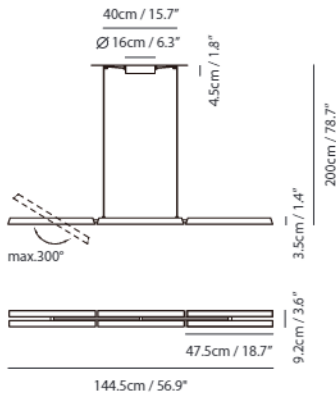

Konnect Pendant PL6

Model
SLD-3983PL6

Material
steel, PC

Light Source
LED 6 x 5.5W 3000K CRI98 1529lm

Dimming
0-10V

Weight
2.5kg / 5.5lb

Color

- champagne gold + matt black canopy
- matt black + matt black canopy