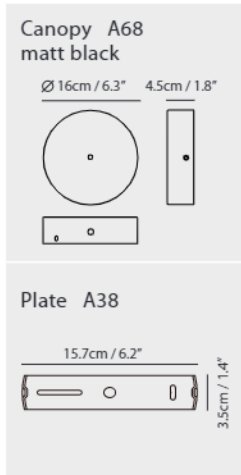

Konnect Pendant PL4

Model
SLD-3983PL4

Material
steel, PC

Light Source
LED 4 x 5.5W 3000K CRI98 1052lm

Dimming
0-10V

Weight
1.8kg / 4.0lb

1. **Color**
2. champagne gold + matt black canopy
   - matt black + matt black canopy