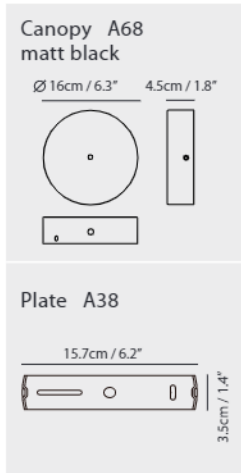

Konnect Pendant PL6

Model
SLD-3983PL6

Material
steel, PC

Light Source
LED 6 x 5.5W 3000K CRI98 1529lm

Dimming
0-10V

Weight
2.5kg / 5.5lb

Color

- champagne gold + matt black canopy
- matt black + matt black canopy