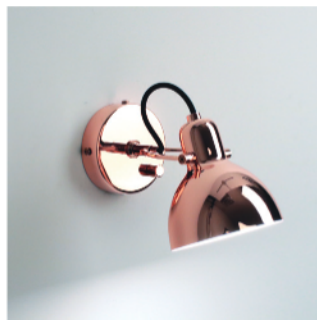

The smallest LAITO in the series, the mini wall lamp has inherited the classic streamlined look and flexible functionality of its larger counterparts.

It offers two types to choose. The mini WL version is with an adjustable arm and shade the wall mounted lamp can be perfectly positioned for your task at hand. As with the rest of the LAITO series aesthetic is never compromised by function.

By Chen, Chao Cheng 陳昭成

matt black

matt white

copper

matt brass

chrome

Canopy A2  
same as shade color

Bracket A6

**Laito Mini Wall**

**Model**  
SQ-793MWR

**Material**  
steel

**Light Source**  
E12 1 x Max 30W

**Feature**  
On / off rotary switch

**Weight**  
0.5kg / 1.1lb

- Color**
- matt black
  - matt white
  - copper
  - chrome
  - matt brass

**Feature**  
On / off rotary switch

**Weight**  
1.4kg / 3.1lb

**Color**  
● matt black shade + copper arm