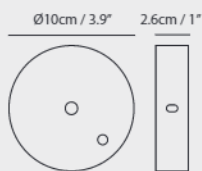

The smallest LAITO in the series, the mini wall lamp has inherited the classic streamlined look and flexible functionality of its larger counterparts.

It offers two types to choose. The mini WL version is with an adjustable arm and shade the wall mounted lamp can be perfectly positioned for your task at hand. As with the rest of the LAITO series aesthetic is never compromised by function.

By Chen, Chao Cheng 陳昭成

matt black

matt white

copper

matt brass

chrome

Canopy A2  
same as shade color

Bracket A6

**Laito Mini Wall**

**Model**  
SQ-793MWR

**Material**  
steel

**Light Source**  
E12 1 x Max 30W

**Feature**  
On / off rotary switch

**Weight**  
0.5kg / 1.1lb

- Color**
- matt black
  - matt white
  - copper
  - chrome
  - matt brass