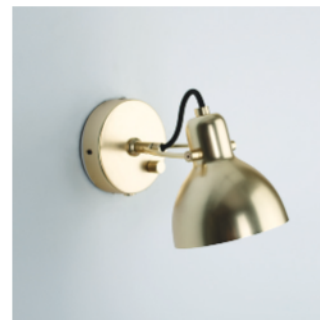

The smallest LAITO in the series, the mini wall lamp has inherited the classic streamlined look and flexible functionality of its larger counterparts.

It offers two types to choose. The mini WL version is with an adjustable arm and shade the wall mounted lamp can be perfectly positioned for your task at hand. As with the rest of the LAITO series aesthetic is never compromised by function.

By Chen, Chao Cheng 陳昭成

matt black

matt white

copper

matt brass

chrome

Canopy A2  
same as shade color

Bracket A6

**Laito Mini Wall**

**Model**  
SQ-793MWR

**Material**  
steel

**Light Source**  
E12 1 x Max 30W

**Feature**  
On / off rotary switch

**Weight**  
0.5kg / 1.1lb

- Color**
- matt black
  - matt white
  - copper
  - chrome
  - matt brass