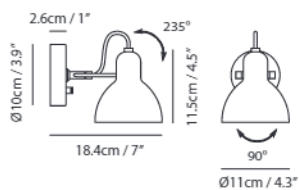

Canopy A2
same as shade color

Bracket A6

Laito Mini Wall

Model
SQ-793MWR

Material
steel

Light Source
E12 1 x Max 30W

Feature
On / off rotary switch

Weight
0.5kg / 1.1lb

1. **Color**
2. matt black
   - matt white
   - copper
   - chrome
   - matt brass