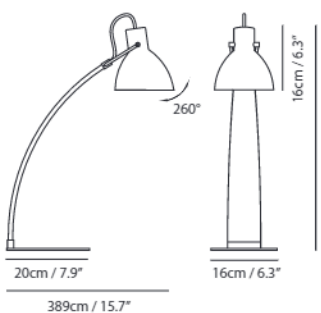

By Chen, Chao Cheng 陳昭成

matt black + red cord

matt gray + orange cord

matt white + turquoise cord

**Laito Wood Table**

**Model**  
SQ-893DWR

**Material**  
steel, beech

**Light Source**  
E26 1 x Max 60W

**Feature**  
In line on/ off switch

**Weight**  
2.1 kg / 4.7lb

**Cord**  
200cm / 78.7"

- Color**
- matt gray + red cord
  - matt gray + orange cord
  - matt white + turquoise cord