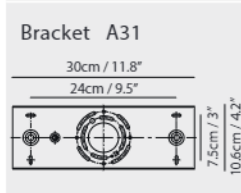

Ling Pendant PL6

Model
SLD-80PF6

Material
frosted glass, steel

Light Source
LED 6 x 6W 3000K CRI90 1270lm

Driver
Built-in dimmable driver
(Triac dimming)

Weight
7.5kg / 16.5lb

Color
matt black + copper ring
matt white + matt brass