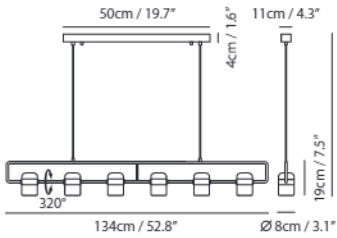

Ling Pendant PL6

Model
SLD-80PF6

Material
frosted glass, steel

Light Source
LED 6 x 6W 3000K CRI90 1270lm

Driver
Built-in dimmable driver
(Triac dimming)

Weight
7.5kg / 16.5lb

Color
matt black + copper ring
matt white + matt brass