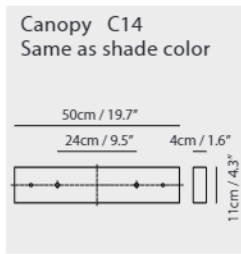

By Li, Hui Lun 李慧倫

matt black + copper ring

matt white + matt brass ring

Ling Pendant PL6

Model
SLD-80PF6

Material
frosted glass, steel

Light Source
LED 6 x 6W 3000K CRI90 1270lm

Driver
Built-in dimmable driver
(Triac dimming)

Weight
7.5kg / 16.5lb

Color
 matt black + copper ring
 matt white + matt brass